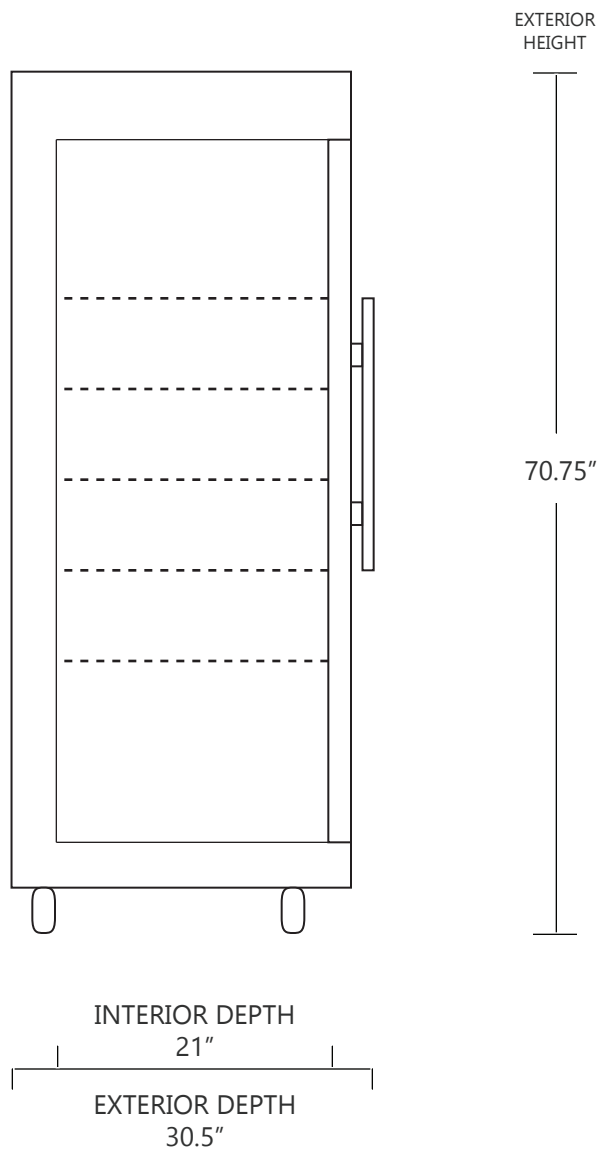

MODEL SRFvh 5501

18.3 CUBIC FOOT LAB & PHARMACY REFRIGERATOR

	WIDTH	DEPTH	HEIGHT	WIDTH	DEPTH	HEIGHT
INTERIOR DIMENSIONS	23.75 IN	21 IN	57.5 IN	60 CM	53 CM	146 CM
EXTERIOR DIMENSIONS	29.5 IN	30.5 IN	70.75 IN	74 CM	76 CM	179 CM
CRATED DIMENSIONS	32 IN	32 IN	80 IN	81 CM	81 CM	203 CM

NOTE THAT SHELVES ARE SHOWN IN DEFAULT CONFIGURATION, AND CAN BE ADJUSTED IN 1" INCREMENTS

SIDE VIEW

FRONT VIEW

SO-LOW

AUTHORIZED DELAER OF **LIEBHERR**

WWW.SO-LOW.COM

NET WEIGHT : 200 LBS.

SHIPPING WEIGHT: 220 LBS.