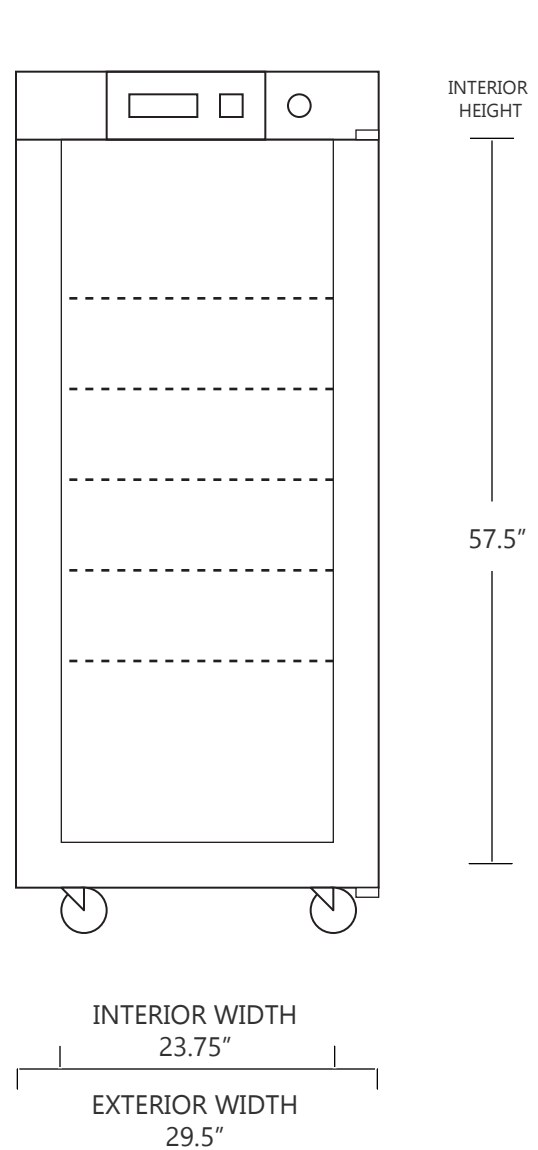

MODEL SRFvh 5501

18.3 CUBIC FOOT LAB & PHARMACY REFRIGERATOR

	WIDTH	DEPTH	HEIGHT	WIDTH	DEPTH	HEIGHT
INTERIOR DIMENSIONS	23.75 IN	21 IN	57.5 IN	60 CM	53 CM	146 CM
EXTERIOR DIMENSIONS	29.5 IN	30.5 IN	70.75 IN	74 CM	76 CM	179 CM
CRATED DIMENSIONS	32 IN	32 IN	80 IN	81 CM	81 CM	203 CM

NOTE THAT SHELVES ARE SHOWN IN DEFAULT CONFIGURATION, AND CAN BE ADJUSTED IN 1" INCREMENTS

SIDE VIEW

FRONT VIEW

SO-LOW

AUTHORIZED DELAER OF **LIEBHERR**

WWW.SO-LOW.COM

NET WEIGHT : 200 LBS.

SHIPPING WEIGHT: 220 LBS.