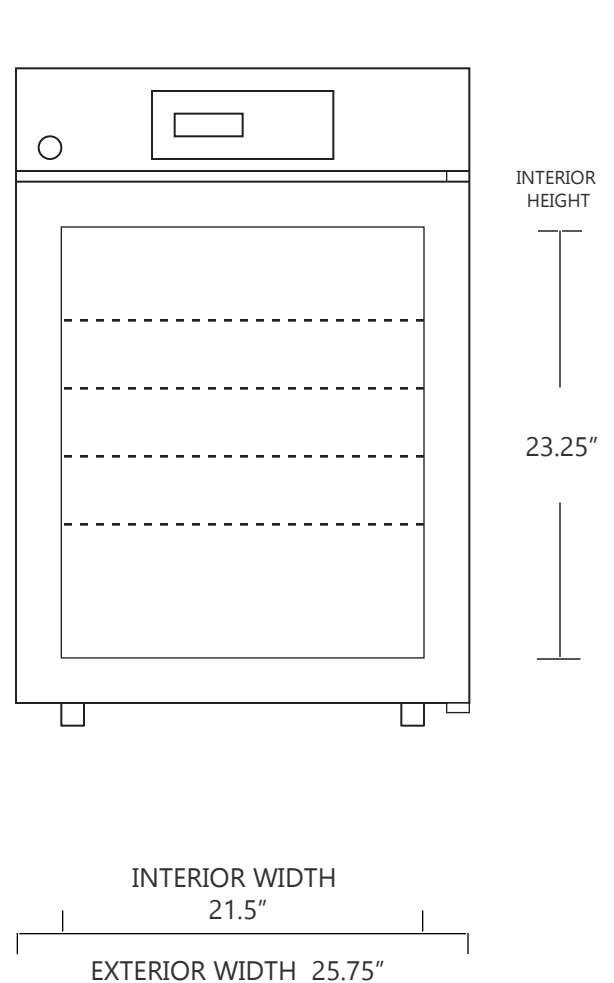

MODEL MV4-6UCRDA

4.6 CUBIC FOOT UNDERCOUNTER REFRIGERATOR

	WIDTH	DEPTH	HEIGHT	WIDTH	DEPTH	HEIGHT
INTERIOR DIMENSIONS	21.5 IN	20 IN	23.25 IN	55 CM	51 CM	59 CM
EXTERIOR DIMENSIONS	25.75 IN	24.75 IN	32 IN	65 CM	63 CM	81 CM
CRATED DIMENSIONS	32 IN	32 IN	46 IN	81 CM	81 CM	116 CM

NOTE THAT SHELVES ARE SHOWN IN DEFAULT CONFIGURATION, AND CAN BE ADJUSTED IN 1" INCREMENTS

SIDE VIEW

FRONT VIEW

SO-LOW

WWW.SO-LOW.COM

NET WEIGHT : 140 LBS.

SHIPPING WEIGHT: 165 LBS.

SHIPPING OPTIONS