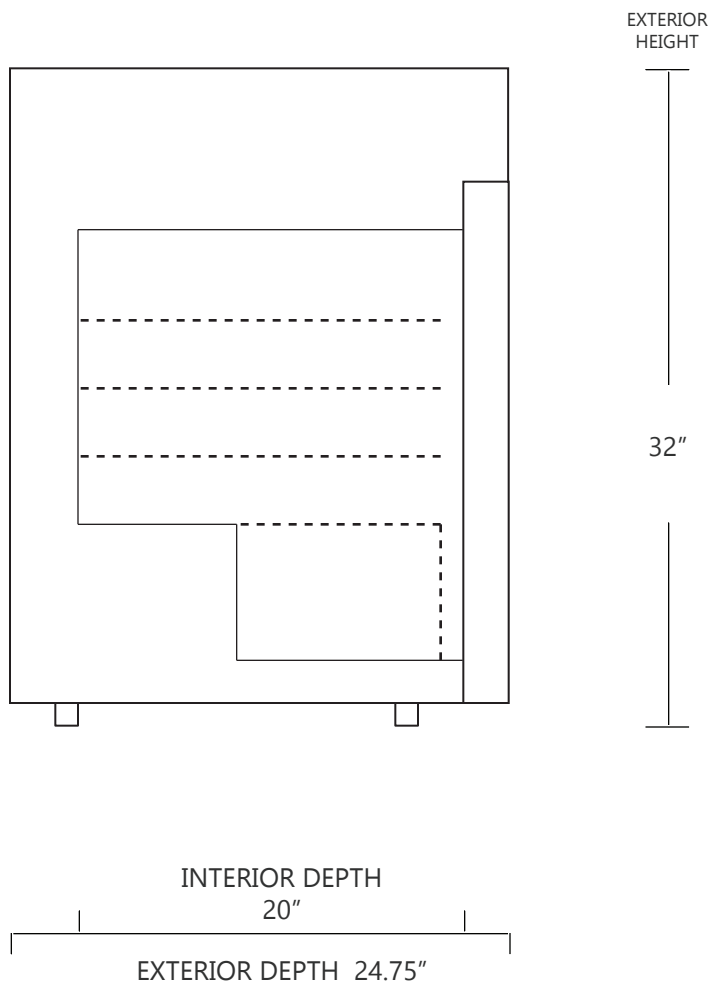

MODEL MV4-6UCRDA

4.6 CUBIC FOOT UNDERCOUNTER REFRIGERATOR

	WIDTH	DEPTH	HEIGHT	WIDTH	DEPTH	HEIGHT
INTERIOR DIMENSIONS	21.5 IN	20 IN	23.25 IN	55 CM	51 CM	59 CM
EXTERIOR DIMENSIONS	25.75 IN	24.75 IN	32 IN	65 CM	63 CM	81 CM
CRATED DIMENSIONS	32 IN	32 IN	46 IN	81 CM	81 CM	116 CM

NOTE THAT SHELVES ARE SHOWN IN DEFAULT CONFIGURATION, AND CAN BE ADJUSTED IN 1" INCREMENTS

SIDE VIEW

FRONT VIEW

SO-LOW

WWW.SO-LOW.COM

NET WEIGHT : 140 LBS.

SHIPPING WEIGHT: 165 LBS.

SHIPPING OPTIONS