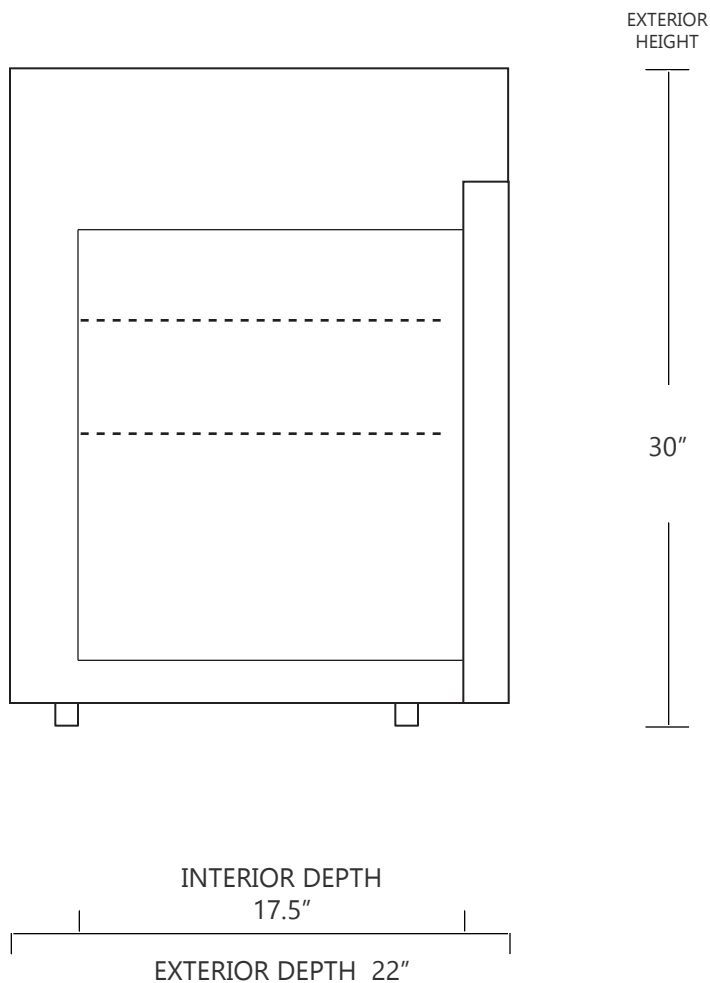

MODEL MV4-2UCRGDDA

2.64 CUBIC FOOT UNDERCOUNTER REFRIGERATOR

	WIDTH	DEPTH	HEIGHT	WIDTH	DEPTH	HEIGHT
INTERIOR DIMENSIONS	17.5 IN	17.5 IN	21.75 IN	44 CM	44 CM	54 CM
EXTERIOR DIMENSIONS	21.25 IN	22 IN	30 IN	54 CM	56 CM	76 CM
CRATED DIMENSIONS	32 IN	32 IN	46 IN	81 CM	81 CM	116 CM

NOTE THAT SHELVES ARE SHOWN IN DEFAULT CONFIGURATION, AND CAN BE ADJUSTED IN 1" INCREMENTS

SIDE VIEW

FRONT VIEW

SO-LOW

WWW.SO-LOW.COM

NET WEIGHT : 125 LBS.
SHIPPING WEIGHT: 150 LBS.

SHIPPING OPTIONS

DOCK-TO-DOCK DELIVERY (REQUIRES FORKLIFT OR PALLET JACK)
DOCK-TO-DOCK DELIVERY WITH LIFTGATE (REQUIRES FORKLIFT OR PALLET JACK)
INSIDE DELIVERY (WHITE GLOVE DELIVERY)