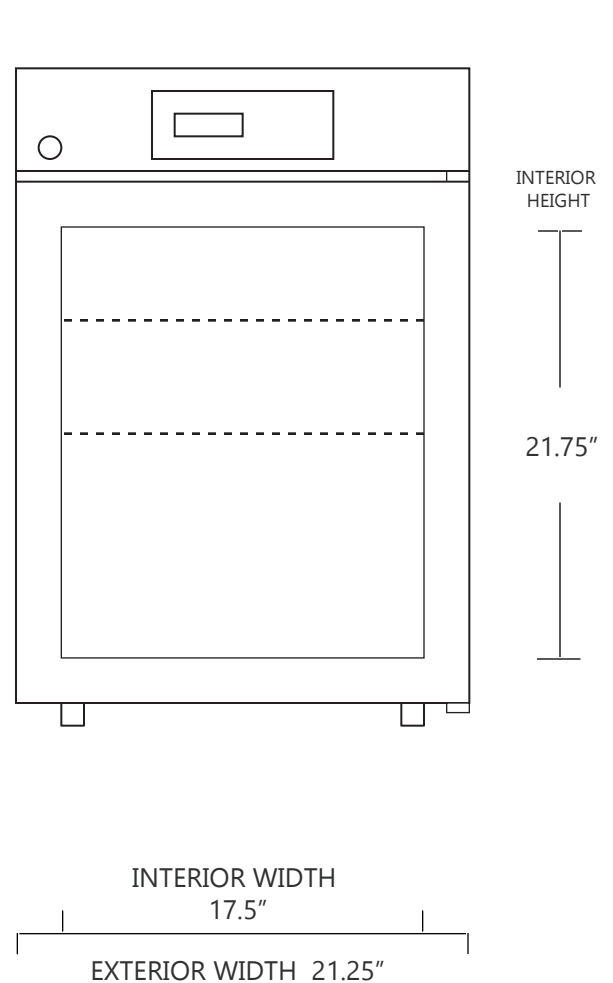

MODEL MV4-2UCRGDDA

2.64 CUBIC FOOT UNDERCOUNTER REFRIGERATOR

	WIDTH	DEPTH	HEIGHT	WIDTH	DEPTH	HEIGHT
INTERIOR DIMENSIONS	17.5 IN	17.5 IN	21.75 IN	44 CM	44 CM	54 CM
EXTERIOR DIMENSIONS	21.25 IN	22 IN	30 IN	54 CM	56 CM	76 CM
CRATED DIMENSIONS	32 IN	32 IN	46 IN	81 CM	81 CM	116 CM

NOTE THAT SHELVES ARE SHOWN IN DEFAULT CONFIGURATION, AND CAN BE ADJUSTED IN 1" INCREMENTS

SIDE VIEW

FRONT VIEW

SO-LOW

WWW.SO-LOW.COM

NET WEIGHT : 125 LBS.
SHIPPING WEIGHT: 150 LBS.

SHIPPING OPTIONS

DOCK-TO-DOCK DELIVERY (REQUIRES FORKLIFT OR PALLET JACK)
DOCK-TO-DOCK DELIVERY WITH LIFTGATE (REQUIRES FORKLIFT OR PALLET JACK)
INSIDE DELIVERY (WHITE GLOVE DELIVERY)