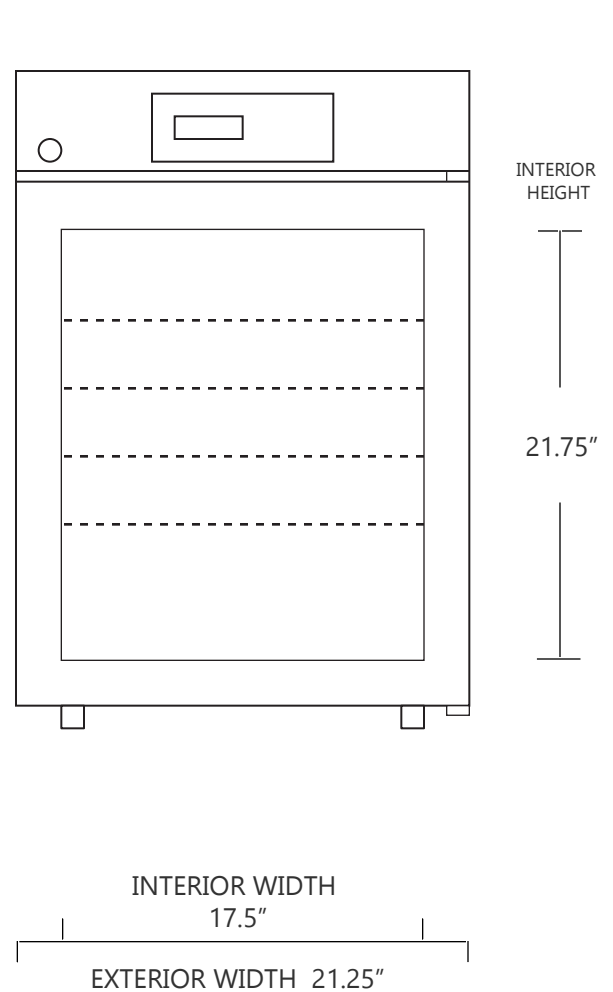

MODEL MV4-2UCRDA

2.64 CUBIC FOOT UNDERCOUNTER REFRIGERATOR

	WIDTH	DEPTH	HEIGHT	WIDTH	DEPTH	HEIGHT
INTERIOR DIMENSIONS	17.5 IN	17.5 IN	21.75 IN	44 CM	44 CM	54 CM
EXTERIOR DIMENSIONS	21.25 IN	22 IN	30 IN	54 CM	56 CM	76 CM
CRATED DIMENSIONS	32 IN	32 IN	46 IN	81 CM	81 CM	116 CM

NOTE THAT SHELVES ARE SHOWN IN DEFAULT CONFIGURATION, AND CAN BE ADJUSTED IN 1" INCREMENTS

SIDE VIEW

FRONT VIEW

SO-LOW

WWW.SO-LOW.COM

NET WEIGHT : 125 LBS.
SHIPPING WEIGHT: 150 LBS.

SHIPPING OPTIONS

DOCK-TO-DOCK DELIVERY (REQUIRES FORKLIFT OR PALLET JACK)
DOCK-TO-DOCK DELIVERY WITH LIFTGATE (REQUIRES FORKLIFT OR PALLET JACK)
INSIDE DELIVERY (WHITE GLOVE DELIVERY)