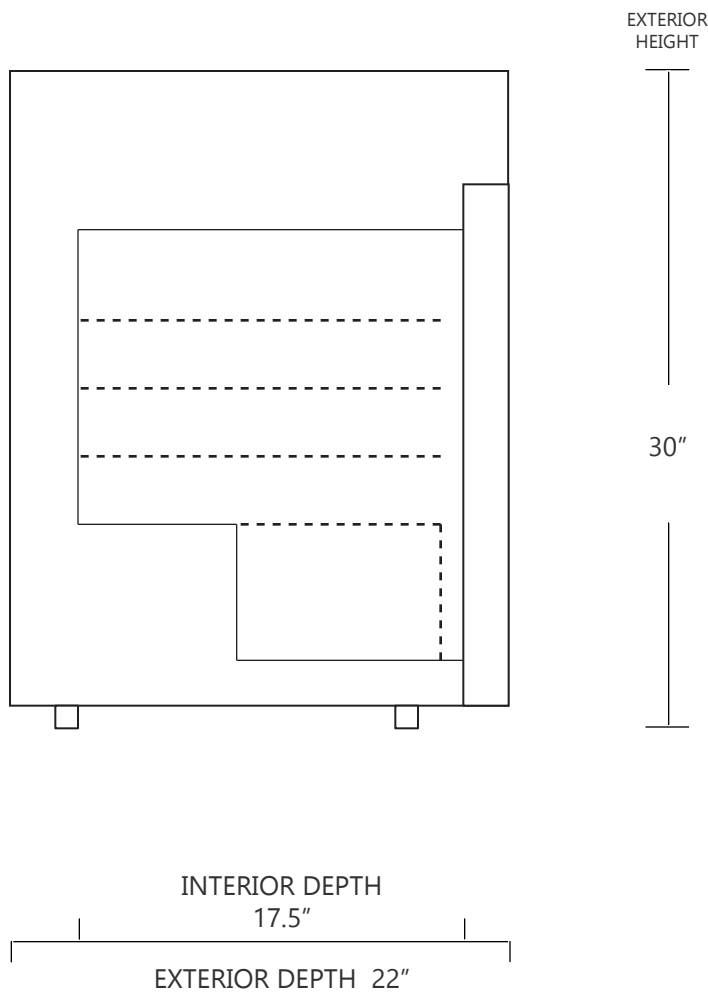

MODEL MV4-2UCRDA

2.64 CUBIC FOOT UNDERCOUNTER REFRIGERATOR

	WIDTH	DEPTH	HEIGHT	WIDTH	DEPTH	HEIGHT
INTERIOR DIMENSIONS	17.5 IN	17.5 IN	21.75 IN	44 CM	44 CM	54 CM
EXTERIOR DIMENSIONS	21.25 IN	22 IN	30 IN	54 CM	56 CM	76 CM
CRATED DIMENSIONS	32 IN	32 IN	46 IN	81 CM	81 CM	116 CM

NOTE THAT SHELVES ARE SHOWN IN DEFAULT CONFIGURATION, AND CAN BE ADJUSTED IN 1" INCREMENTS

SIDE VIEW

FRONT VIEW

SO-LOW

WWW.SO-LOW.COM

NET WEIGHT : 125 LBS.
SHIPPING WEIGHT: 150 LBS.

SHIPPING OPTIONS

DOCK-TO-DOCK DELIVERY (REQUIRES FORKLIFT OR PALLET JACK)
DOCK-TO-DOCK DELIVERY WITH LIFTGATE (REQUIRES FORKLIFT OR PALLET JACK)
INSIDE DELIVERY (WHITE GLOVE DELIVERY)