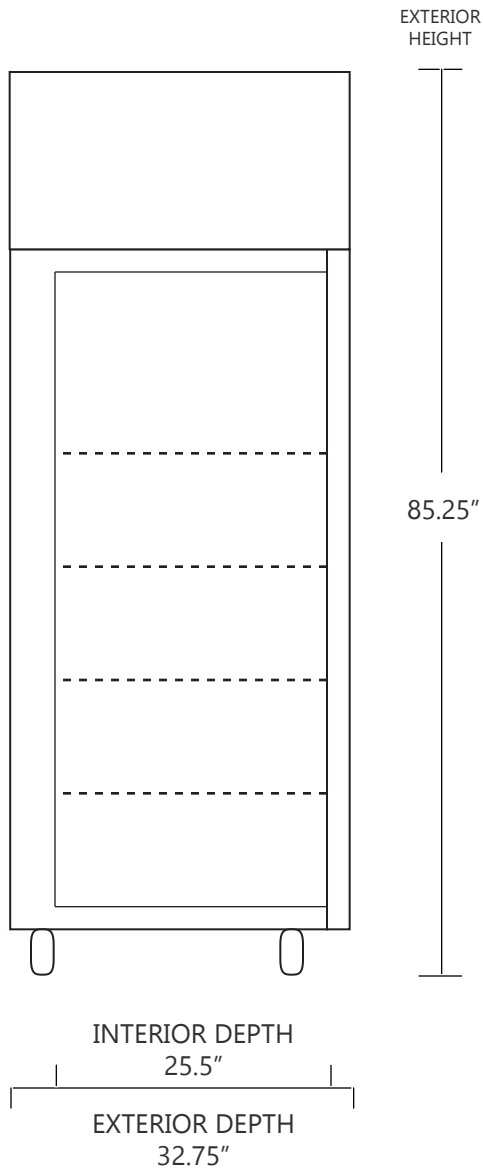

MODEL LRT50W2HC

46.4 CUBIC FOOT LAB & PHARMACY REFRIGERATOR

	WIDTH	DEPTH	HEIGHT	WIDTH	DEPTH	HEIGHT
INTERIOR DIMENSIONS	48.5 IN	25.5 IN	59 IN	126 CM	65 CM	150 CM
EXTERIOR DIMENSIONS	56.75 IN	32.75 IN	85.25 IN	143 CM	83 CM	216 CM
CRATED DIMENSIONS	85 IN	41 IN	86 IN	215 CM	104 CM	218 CM

NOTE THAT SHELVES ARE SHOWN IN DEFAULT CONFIGURATION, AND CAN BE ADJUSTED IN 1" INCREMENTS

SIDE VIEW

FRONT VIEW

SO-LOW

AUTHORIZED DELAER OF **LIEBHERR**

WWW.SO-LOW.COM

NET WEIGHT : 470 LBS.

SHIPPING WEIGHT: 570 LBS.