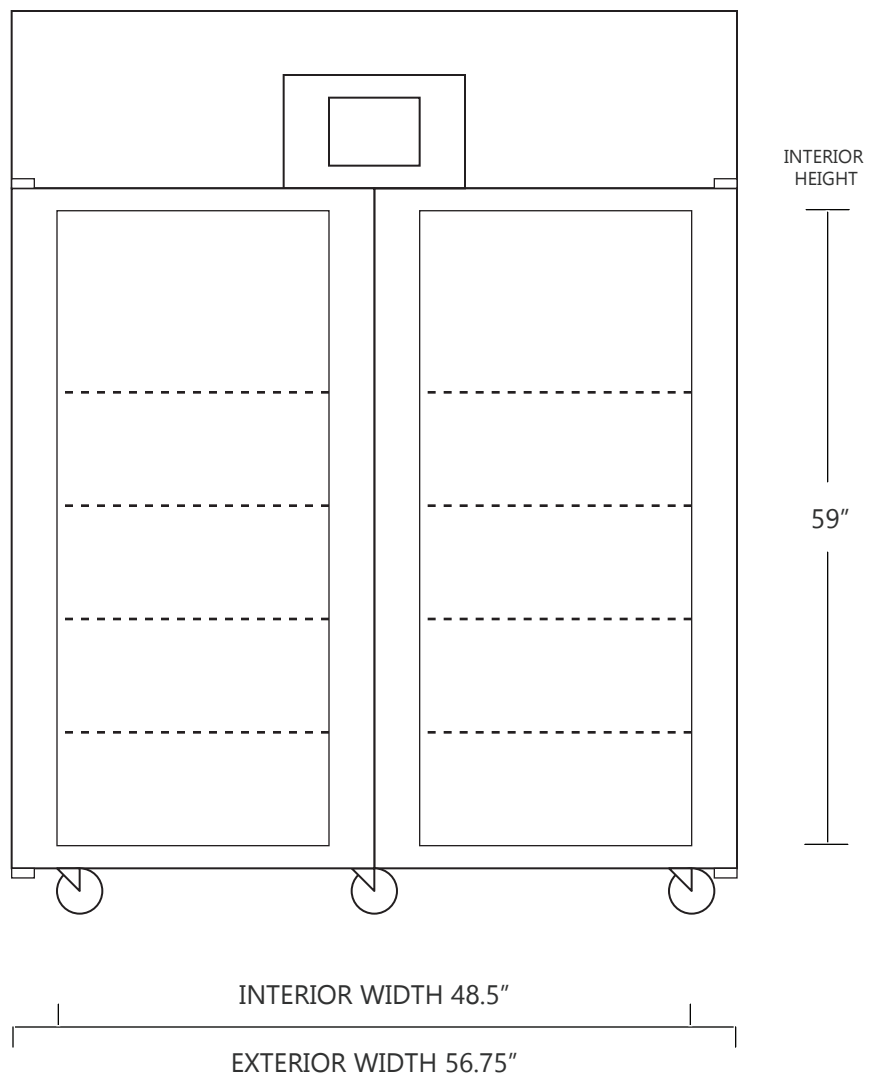

MODEL LRT50W2HC

46.4 CUBIC FOOT LAB & PHARMACY REFRIGERATOR

	WIDTH	DEPTH	HEIGHT	WIDTH	DEPTH	HEIGHT
INTERIOR DIMENSIONS	48.5 IN	25.5 IN	59 IN	126 CM	65 CM	150 CM
EXTERIOR DIMENSIONS	56.75 IN	32.75 IN	85.25 IN	143 CM	83 CM	216 CM
CRATED DIMENSIONS	85 IN	41 IN	86 IN	215 CM	104 CM	218 CM

NOTE THAT SHELVES ARE SHOWN IN DEFAULT CONFIGURATION, AND CAN BE ADJUSTED IN 1" INCREMENTS

SIDE VIEW

FRONT VIEW

SO-LOW

AUTHORIZED DELAER OF **LIEBHERR**

WWW.SO-LOW.COM

NET WEIGHT : 470 LBS.

SHIPPING WEIGHT: 570 LBS.