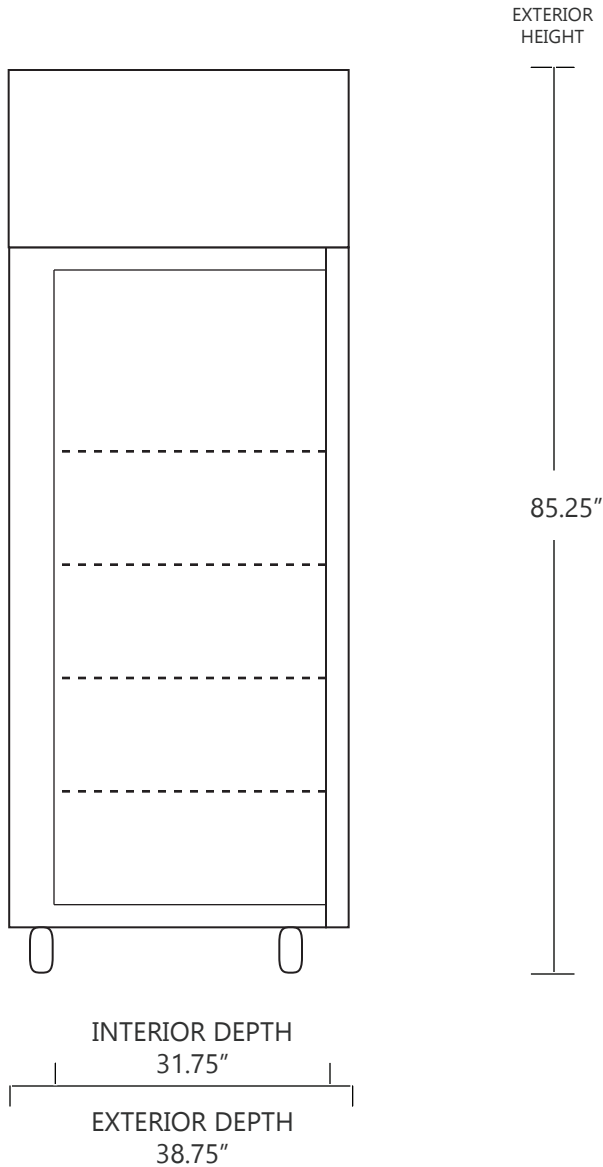

# MODEL LRT30W1HC

## 29.1 CUBIC FOOT LAB & PHARMACY REFRIGERATOR

	WIDTH	DEPTH	HEIGHT	WIDTH	DEPTH	HEIGHT
INTERIOR DIMENSIONS	24.5 IN	31.75 IN	59 IN	62 CM	80 CM	150 CM
EXTERIOR DIMENSIONS	31.25 IN	38.75 IN	85.25 IN	79 CM	98 CM	216 CM
CRATED DIMENSIONS	46 IN	43 IN	86 IN	116 CM	109 CM	218 CM

NOTE THAT SHELVES ARE SHOWN IN DEFAULT CONFIGURATION, AND CAN BE ADJUSTED IN 1" INCREMENTS

### SIDE VIEW