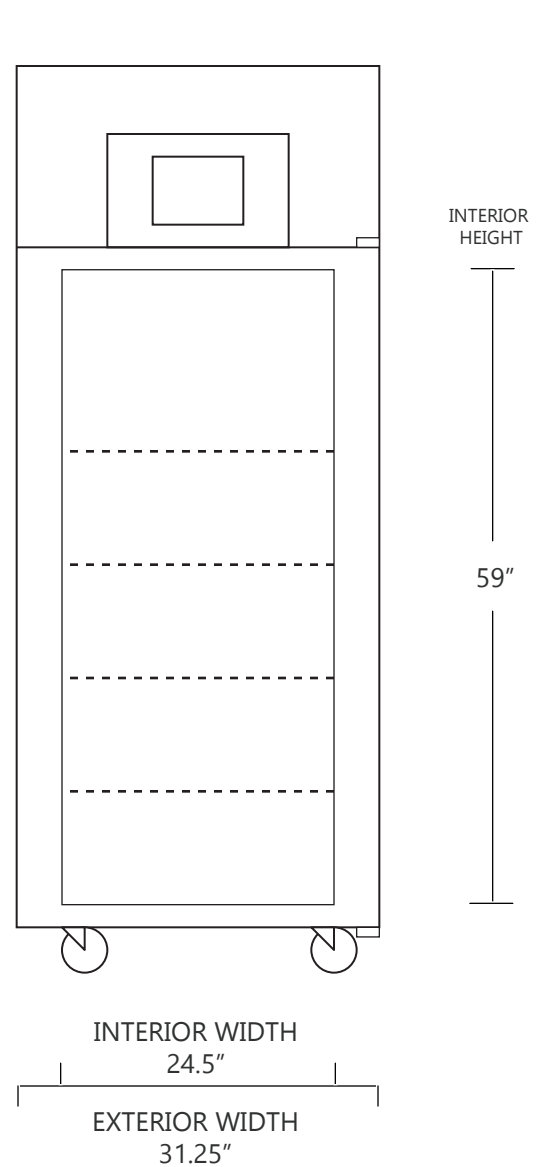

FRONT VIEW

SO-LOW

AUTHORIZED DELAER OF **LIEBHERR**

WWW.SO-LOW.COM

NET WEIGHT : 350 LBS.

SHIPPING WEIGHT: 400 LBS.

SHIPPING OPTIONS

DOCK-TO-DOCK DELIVERY (REQUIRES FORKLIFT OR PALLET JACK)

DOCK-TO-DOCK DELIVERY WITH LIFTGATE (REQUIRES FORKLIFT OR PALLET JACK)

INSIDE DELIVERY (WHITE GLOVE DELIVERY)