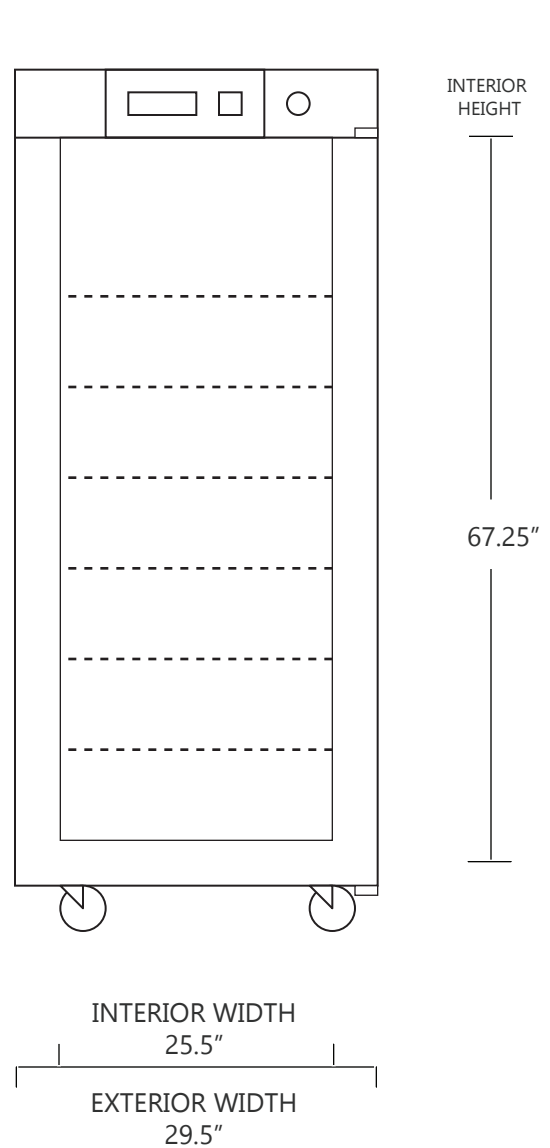

MODEL LRB23W1HC

22 CUBIC FOOT LAB & PHARMACY REFRIGERATOR

	WIDTH	DEPTH	HEIGHT	WIDTH	DEPTH	HEIGHT
INTERIOR DIMENSIONS	25.5 IN	22.75 IN	67.25 IN	65 CM	58 CM	171 CM
EXTERIOR DIMENSIONS	29.5 IN	29.75 IN	80.5 IN	74 CM	75 CM	204 CM
CRATED DIMENSIONS	46 IN	43 IN	86 IN	116 CM	109 CM	218 CM

NOTE THAT SHELVES ARE SHOWN IN DEFAULT CONFIGURATION, AND CAN BE ADJUSTED IN 1" INCREMENTS

SIDE VIEW

FRONT VIEW

SO-LOW

AUTHORIZED DELAER OF **LIEBHERR**

WWW.SO-LOW.COM

NET WEIGHT : 220 LBS.

SHIPPING WEIGHT: 250 LBS.