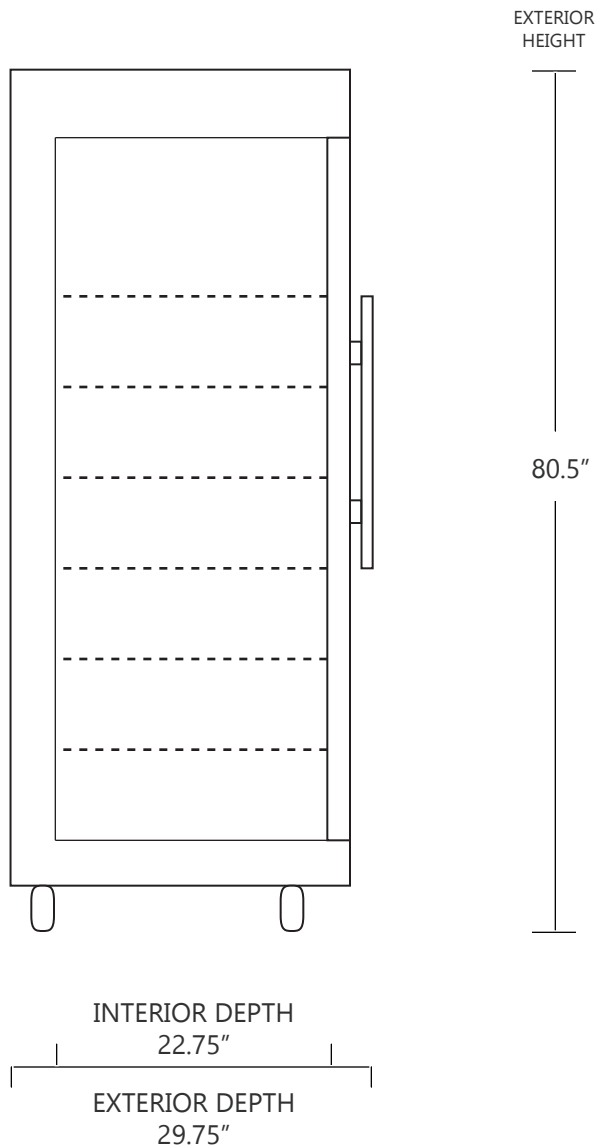

MODEL LRB23W1HC

22 CUBIC FOOT LAB & PHARMACY REFRIGERATOR

	WIDTH	DEPTH	HEIGHT	WIDTH	DEPTH	HEIGHT
INTERIOR DIMENSIONS	25.5 IN	22.75 IN	67.25 IN	65 CM	58 CM	171 CM
EXTERIOR DIMENSIONS	29.5 IN	29.75 IN	80.5 IN	74 CM	75 CM	204 CM
CRATED DIMENSIONS	46 IN	43 IN	86 IN	116 CM	109 CM	218 CM

NOTE THAT SHELVES ARE SHOWN IN DEFAULT CONFIGURATION, AND CAN BE ADJUSTED IN 1" INCREMENTS

SIDE VIEW

FRONT VIEW

SO-LOW

AUTHORIZED DELAER OF **LIEBHERR**

WWW.SO-LOW.COM

NET WEIGHT : 220 LBS.

SHIPPING WEIGHT: 250 LBS.