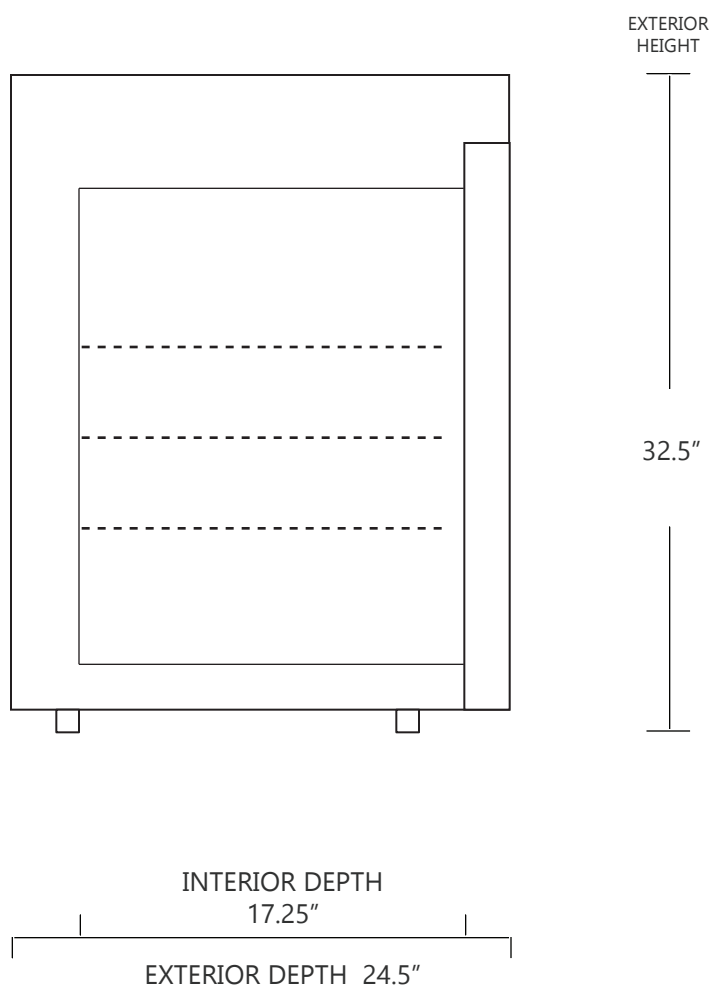

## 4.7 CUBIC FOOT UNDERCOUNTER REFRIGERATOR

	WIDTH	DEPTH	HEIGHT	WIDTH	DEPTH	HEIGHT
INTERIOR DIMENSIONS	17.25 IN	17.25 IN	26.25 IN	44 CM	43 CM	67 CM
EXTERIOR DIMENSIONS	23.75 IN	24.5 IN	32.5 IN	59 CM	61 CM	82 CM
CRATED DIMENSIONS	32 IN	32 IN	46 IN	81 CM	81 CM	116 CM

NOTE THAT SHELVES ARE SHOWN IN DEFAULT CONFIGURATION, AND CAN BE ADJUSTED IN 1" INCREMENTS

### SIDE VIEW