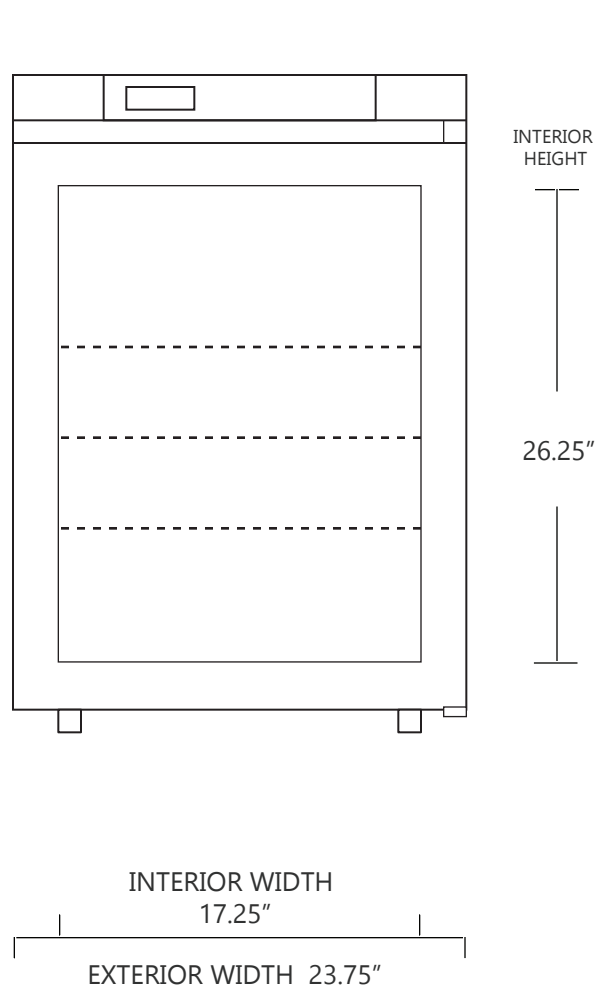

FRONT VIEW

SO-LOW

AUTHORIZED DELAER OF **LIEBHERR**

WWW.SO-LOW.COM

NET WEIGHT : 75 LBS.

SHIPPING WEIGHT: 110 LBS.

SHIPPING OPTIONS

DOCK-TO-DOCK DELIVERY (REQUIRES FORKLIFT OR PALLET JACK)

DOCK-TO-DOCK DELIVERY WITH LIFTGATE (REQUIRES FORKLIFT OR PALLET JACK)

INSIDE DELIVERY (WHITE GLOVE DELIVERY)