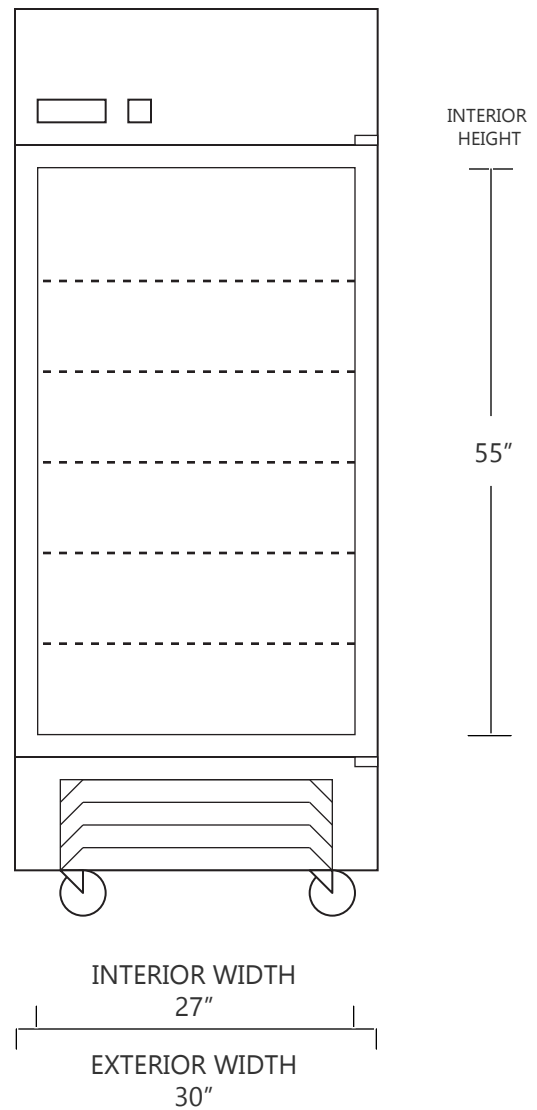

FRONT VIEW

SO-LOW

WWW.SO-LOW.COM

NET WEIGHT : 385 LBS.
SHIPPING WEIGHT: 440 LBS.

SHIPPING OPTIONS

DOCK-TO-DOCK DELIVERY (REQUIRES FORKLIFT OR PALLET JACK)
DOCK-TO-DOCK DELIVERY WITH LIFTGATE (REQUIRES FORKLIFT OR PALLET JACK)
INSIDE DELIVERY (WHITE GLOVE DELIVERY)