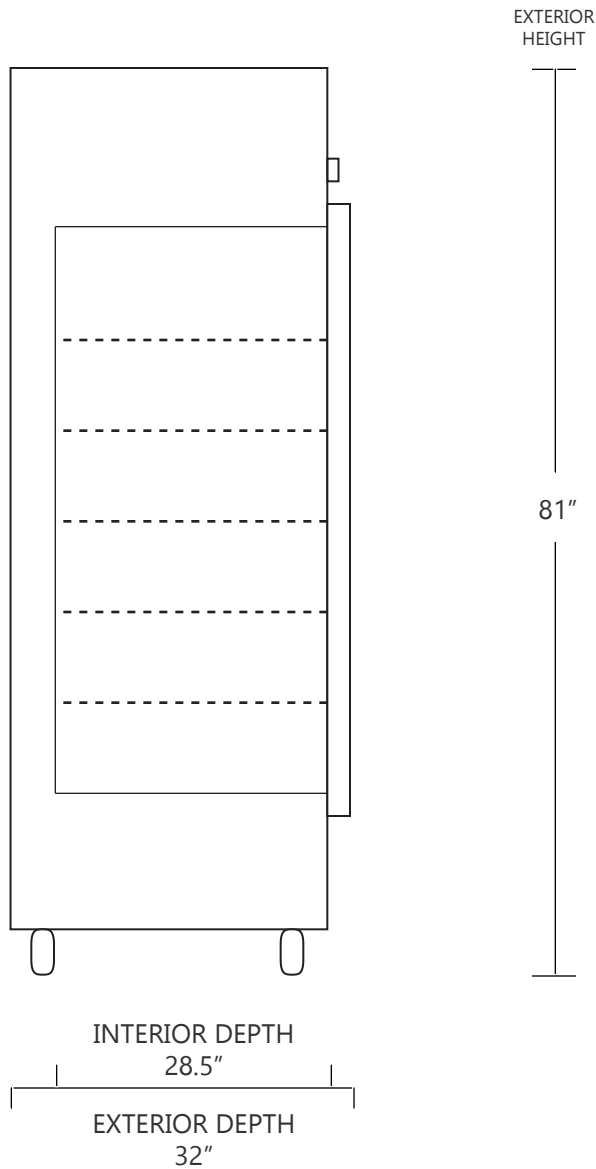

## 27 CUBIC FOOT LAB & PHARMACY REFRIGERATOR

	WIDTH	DEPTH	HEIGHT	WIDTH	DEPTH	HEIGHT
INTERIOR DIMENSIONS	27 IN	28.5 IN	55 IN	69 CM	72 CM	140 CM
EXTERIOR DIMENSIONS	30 IN	32 IN	81 IN	76 CM	81 CM	206 CM
CRATED DIMENSIONS	46 IN	43 IN	86 IN	116 CM	109 CM	218 CM

NOTE THAT SHELVES ARE SHOWN IN DEFAULT CONFIGURATION, AND CAN BE ADJUSTED IN 1" INCREMENTS

### SIDE VIEW