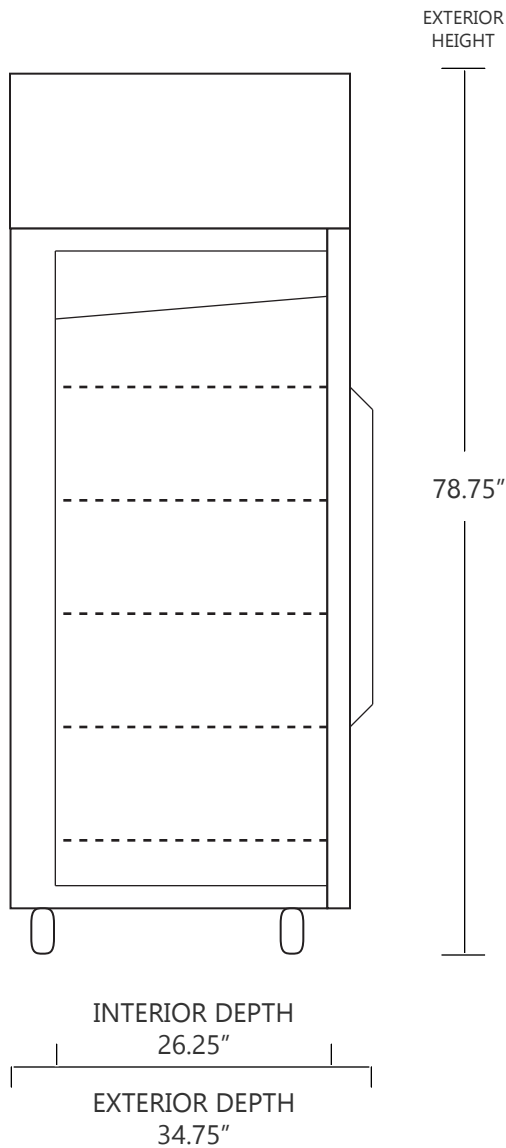

MODEL DHK4-49GD

46.62 CUBIC FOOT LAB & PHARMACY REFRIGERATOR

| | WIDTH | DEPTH | HEIGHT | WIDTH | DEPTH | HEIGHT |
|---------------------|----------|----------|----------|--------|--------|--------|
| INTERIOR DIMENSIONS | 52.75 IN | 26.25 IN | 59.5 IN | 134 CM | 67 CM | 152 CM |
| EXTERIOR DIMENSIONS | 57.25 IN | 34.75 IN | 78.75 IN | 145 CM | 88 CM | 200 CM |
| CRATED DIMENSIONS | 85 IN | 41 IN | 86 IN | 215 CM | 104 CM | 218 CM |

NOTE THAT SHELVES ARE SHOWN IN DEFAULT CONFIGURATION, AND CAN BE ADJUSTED IN 1" INCREMENTS

SIDE VIEW

FRONT VIEW

SO-LOW

AUTHORIZED DELAER OF **LIEBHERR**

WWW.SO-LOW.COM

NET WEIGHT : 750 LBS.

SHIPPING WEIGHT: 800 LBS.