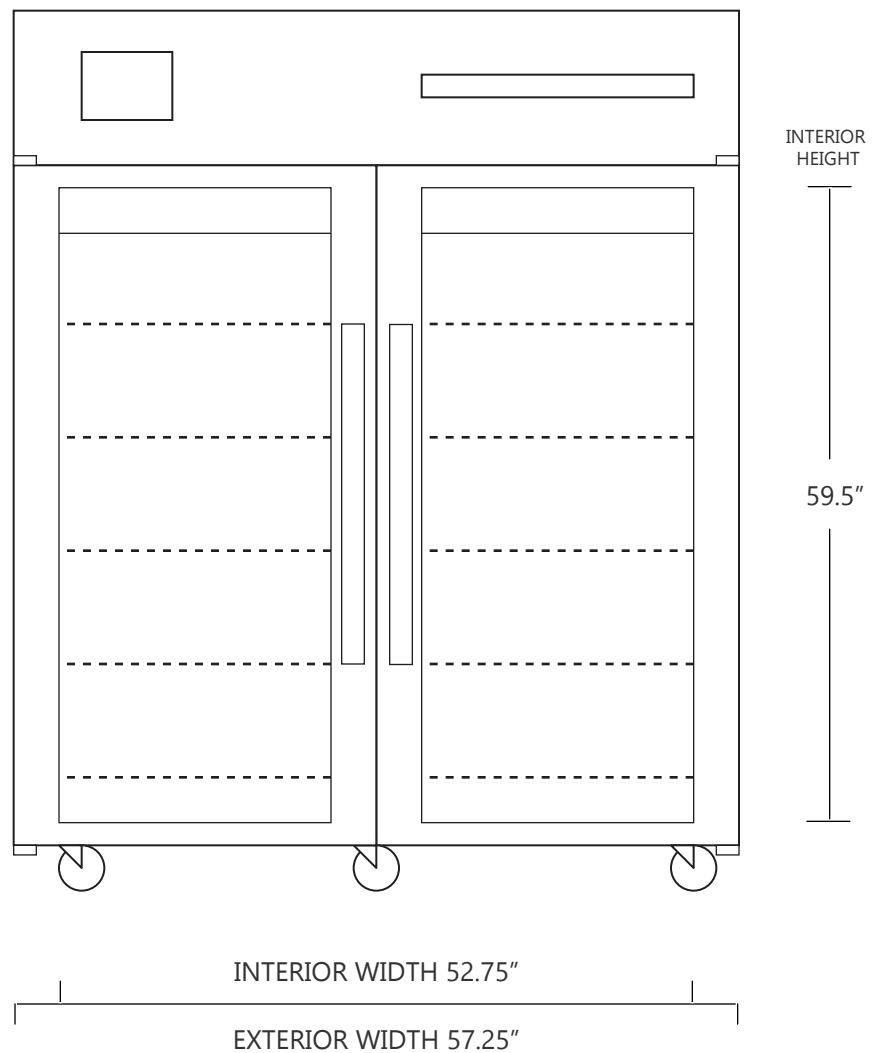

MODEL DHK4-49GD

46.62 CUBIC FOOT LAB & PHARMACY REFRIGERATOR

| | WIDTH | DEPTH | HEIGHT | WIDTH | DEPTH | HEIGHT |
|---------------------|----------|----------|----------|--------|--------|--------|
| INTERIOR DIMENSIONS | 52.75 IN | 26.25 IN | 59.5 IN | 134 CM | 67 CM | 152 CM |
| EXTERIOR DIMENSIONS | 57.25 IN | 34.75 IN | 78.75 IN | 145 CM | 88 CM | 200 CM |
| CRATED DIMENSIONS | 85 IN | 41 IN | 86 IN | 215 CM | 104 CM | 218 CM |

NOTE THAT SHELVES ARE SHOWN IN DEFAULT CONFIGURATION, AND CAN BE ADJUSTED IN 1" INCREMENTS

SIDE VIEW

FRONT VIEW

SO-LOW

AUTHORIZED DELAER OF **LIEBHERR**

WWW.SO-LOW.COM

NET WEIGHT : 750 LBS.

SHIPPING WEIGHT: 800 LBS.