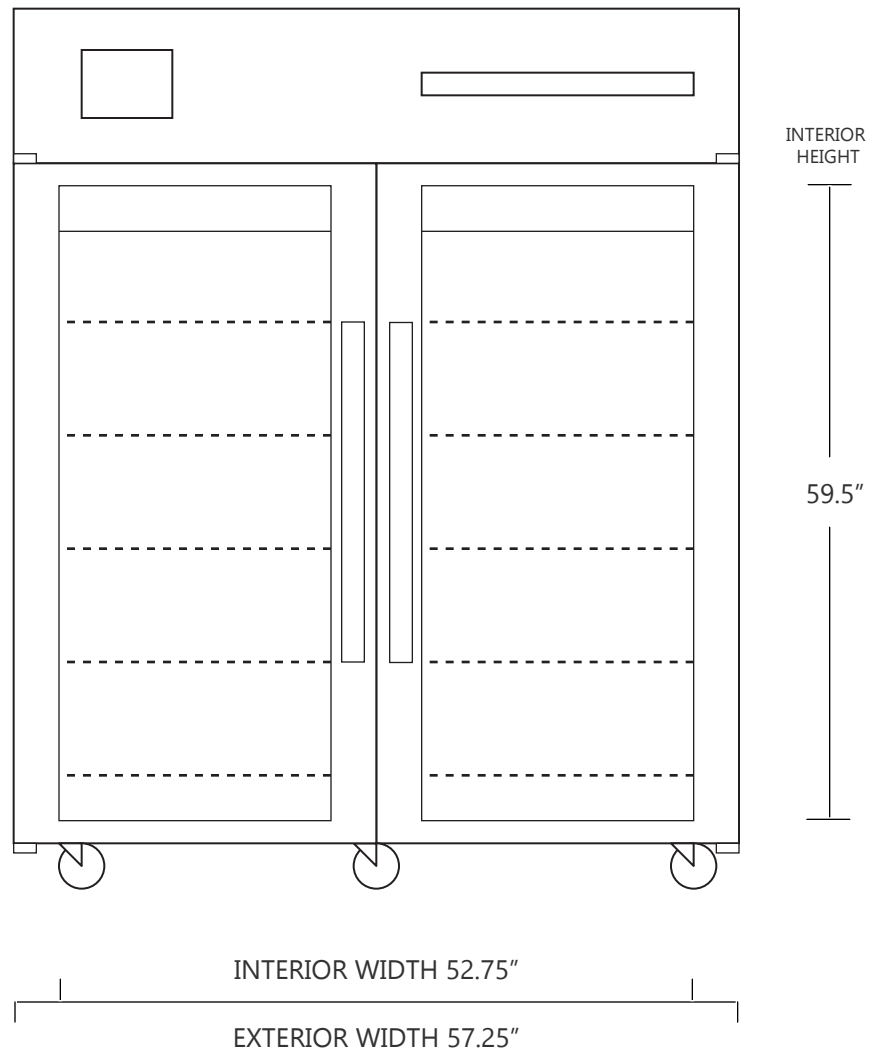

MODEL DHK4-49GD-T

46.62 CUBIC FOOT LAB & PHARMACY REFRIGERATOR

	WIDTH	DEPTH	HEIGHT	WIDTH	DEPTH	HEIGHT
INTERIOR DIMENSIONS	52.75 IN	26.25 IN	59.5 IN	134 CM	67 CM	152 CM
EXTERIOR DIMENSIONS	57.25 IN	34.75 IN	78.75 IN	145 CM	88 CM	200 CM
CRATED DIMENSIONS	85 IN	41 IN	86 IN	215 CM	104 CM	218 CM

NOTE THAT SHELVES ARE SHOWN IN DEFAULT CONFIGURATION, AND CAN BE ADJUSTED IN 1" INCREMENTS

SIDE VIEW

FRONT VIEW

SO-LOW

AUTHORIZED DELAER OF **LIEBHERR**

WWW.SO-LOW.COM

NET WEIGHT : 750 LBS.

SHIPPING WEIGHT: 800 LBS.