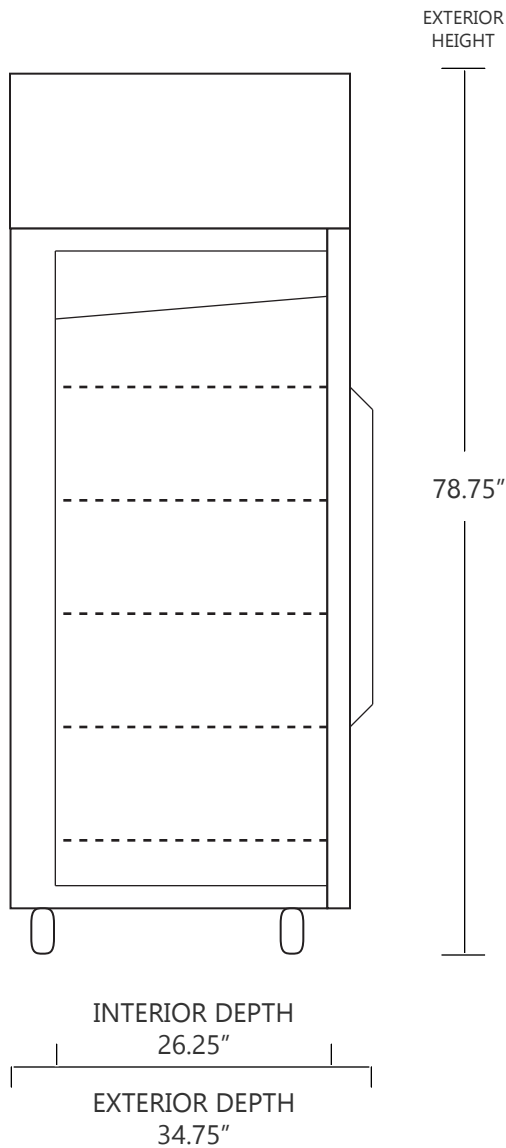

MODEL DHK4-49GD-T

46.62 CUBIC FOOT LAB & PHARMACY REFRIGERATOR

	WIDTH	DEPTH	HEIGHT	WIDTH	DEPTH	HEIGHT
INTERIOR DIMENSIONS	52.75 IN	26.25 IN	59.5 IN	134 CM	67 CM	152 CM
EXTERIOR DIMENSIONS	57.25 IN	34.75 IN	78.75 IN	145 CM	88 CM	200 CM
CRATED DIMENSIONS	85 IN	41 IN	86 IN	215 CM	104 CM	218 CM

NOTE THAT SHELVES ARE SHOWN IN DEFAULT CONFIGURATION, AND CAN BE ADJUSTED IN 1" INCREMENTS

SIDE VIEW

FRONT VIEW

SO-LOW

AUTHORIZED DELAER OF **LIEBHERR**

WWW.SO-LOW.COM

NET WEIGHT : 750 LBS.

SHIPPING WEIGHT: 800 LBS.