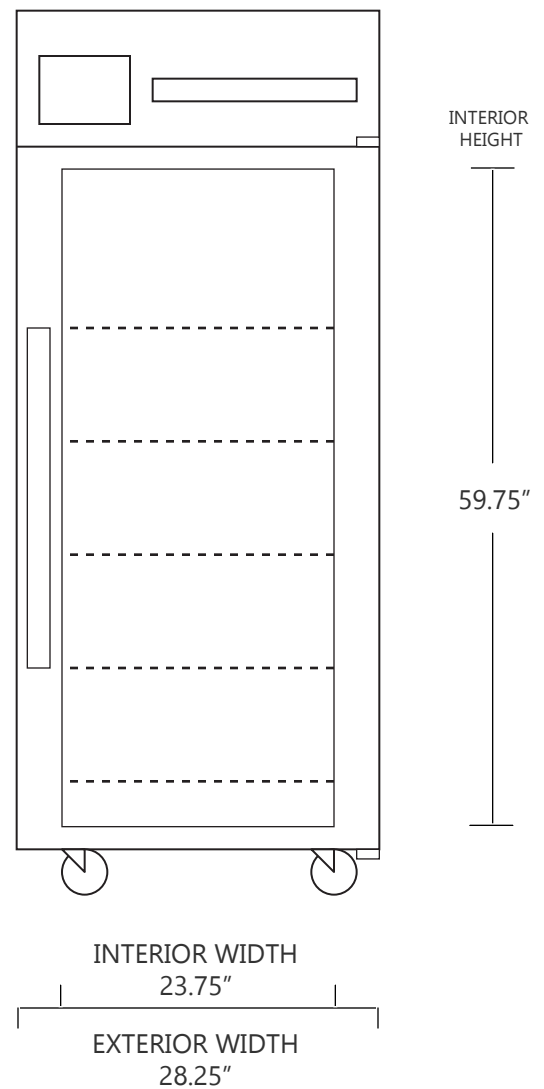

FRONT VIEW

SO-LOW

AUTHORIZED DEALER OF **LIEBHERR**

WWW.SO-LOW.COM

NET WEIGHT : 375 LBS.

SHIPPING WEIGHT: 425 LBS.

SHIPPING OPTIONS

DOCK-TO-DOCK DELIVERY (REQUIRES FORKLIFT OR PALLET JACK)

DOCK-TO-DOCK DELIVERY WITH LIFTGATE (REQUIRES FORKLIFT OR PALLET JACK)

INSIDE DELIVERY (WHITE GLOVE DELIVERY)