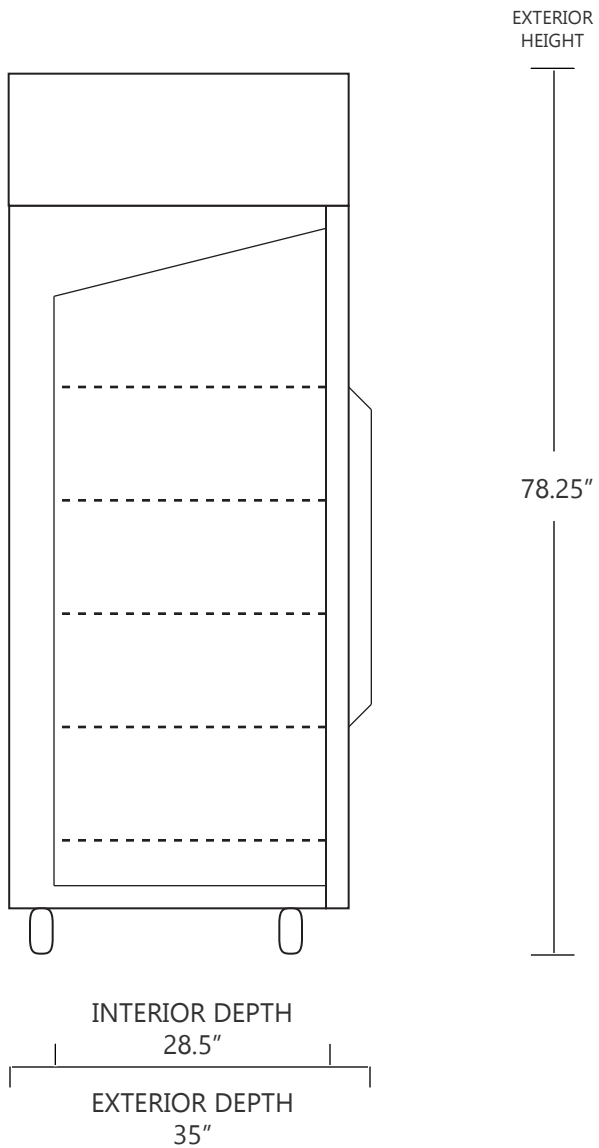

# MODEL DHK4-23GD

## 23 CUBIC FOOT LAB & PHARMACY REFRIGERATOR

	WIDTH	DEPTH	HEIGHT	WIDTH	DEPTH	HEIGHT
INTERIOR DIMENSIONS	23.75 IN	28.5 IN	59.75 IN	61 CM	73 CM	152 CM
EXTERIOR DIMENSIONS	28.25 IN	35 IN	78.25 IN	72 CM	89 CM	199 CM
CRATED DIMENSIONS	46 IN	43 IN	86 IN	116 CM	109 CM	218 CM

NOTE THAT SHELVES ARE SHOWN IN DEFAULT CONFIGURATION, AND CAN BE ADJUSTED IN 1" INCREMENTS

### SIDE VIEW