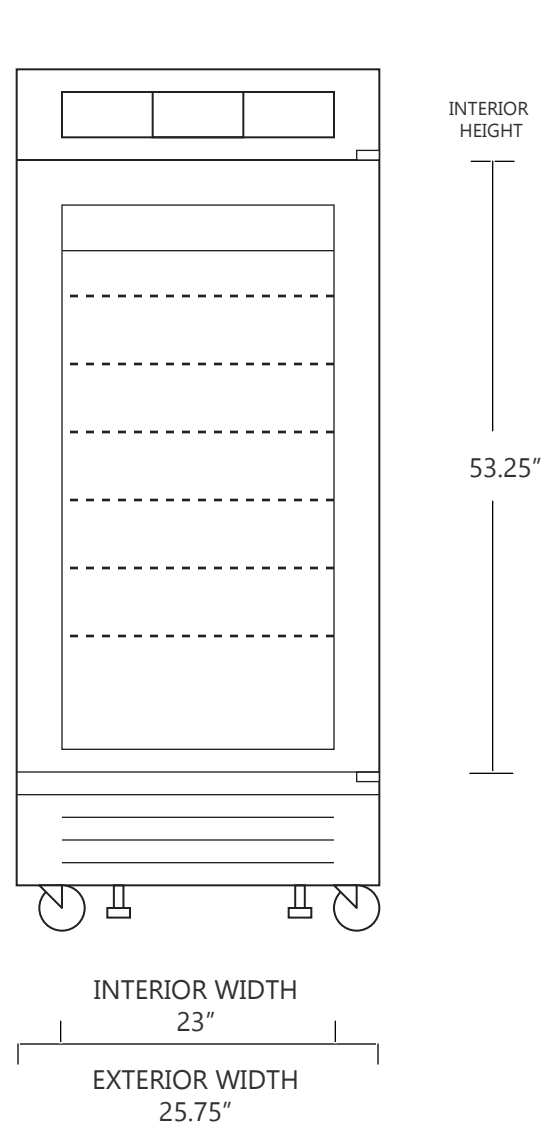

FRONT VIEW

SO-LOW

WWW.SO-LOW.COM

NET WEIGHT : 210 LBS.
SHIPPING WEIGHT: 250 LBS.

SHIPPING OPTIONS

DOCK-TO-DOCK DELIVERY (REQUIRES FORKLIFT OR PALLET JACK)
DOCK-TO-DOCK DELIVERY WITH LIFTGATE (REQUIRES FORKLIFT OR PALLET JACK)
INSIDE DELIVERY (WHITE GLOVE DELIVERY)