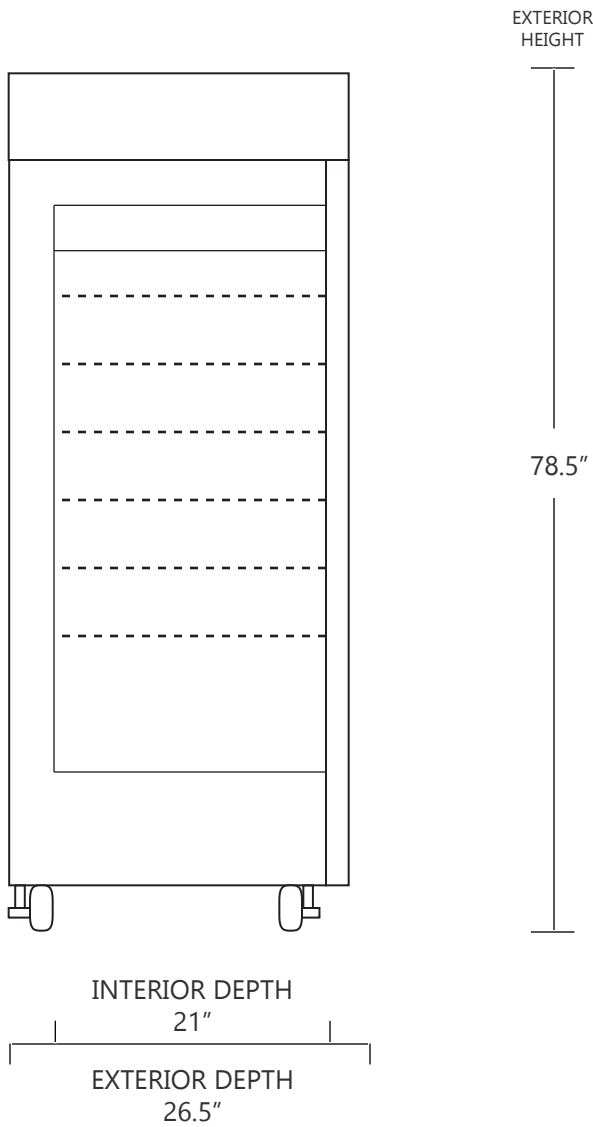

# MODEL DHK4-14SD

## 14 CUBIC FOOT LAB & PHARMACY REFRIGERATOR

	WIDTH	DEPTH	HEIGHT	WIDTH	DEPTH	HEIGHT
INTERIOR DIMENSIONS	23 IN	21 IN	53.25 IN	58 CM	53 CM	135 CM
EXTERIOR DIMENSIONS	25.75 IN	26.5 IN	78.5 IN	65 CM	67 CM	199 CM
CRATED DIMENSIONS	32 IN	32 IN	80 IN	81 CM	81 CM	203 CM

NOTE THAT SHELVES ARE SHOWN IN DEFAULT CONFIGURATION, AND CAN BE ADJUSTED IN 1" INCREMENTS

### SIDE VIEW