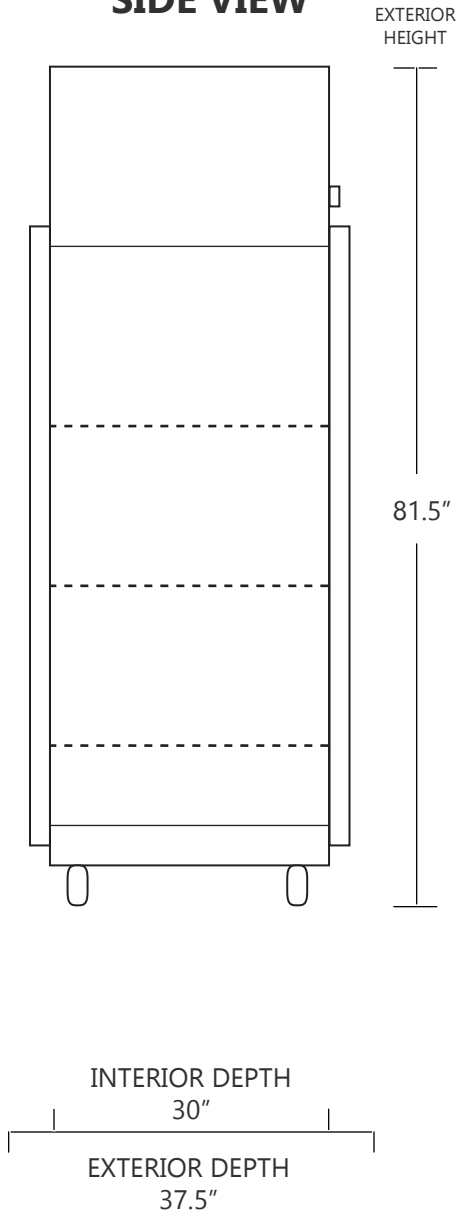

MODEL DH4-80PT

80 CUBIC FOOT LAB & PHARMACY REFRIGERATOR

	WIDTH	DEPTH	HEIGHT	WIDTH	DEPTH	HEIGHT
INTERIOR DIMENSIONS	75 IN	30 IN	59 IN	190 CM	76 CM	149 CM
EXTERIOR DIMENSIONS	78 IN	37.5 IN	81.5 IN	198 CM	95 CM	207 CM
CRATED DIMENSIONS	85 IN	41 IN	86 IN	215 CM	104 CM	218 CM

NOTE THAT SHELVES ARE SHOWN IN DEFAULT CONFIGURATION, AND CAN BE ADJUSTED IN 1" INCREMENTS

SIDE VIEW

FRONT VIEW

SO-LOW

WWW.SO-LOW.COM

NET WEIGHT : 800 LBS.
SHIPPING WEIGHT: 850 LBS.

SHIPPING OPTIONS

- DOCK-TO-DOCK DELIVERY (REQUIRES FORKLIFT OR PALLET JACK)
- DOCK-TO-DOCK DELIVERY WITH LIFTGATE (REQUIRES FORKLIFT OR PALLET JACK)
- INSIDE DELIVERY (WHITE GLOVE DELIVERY)