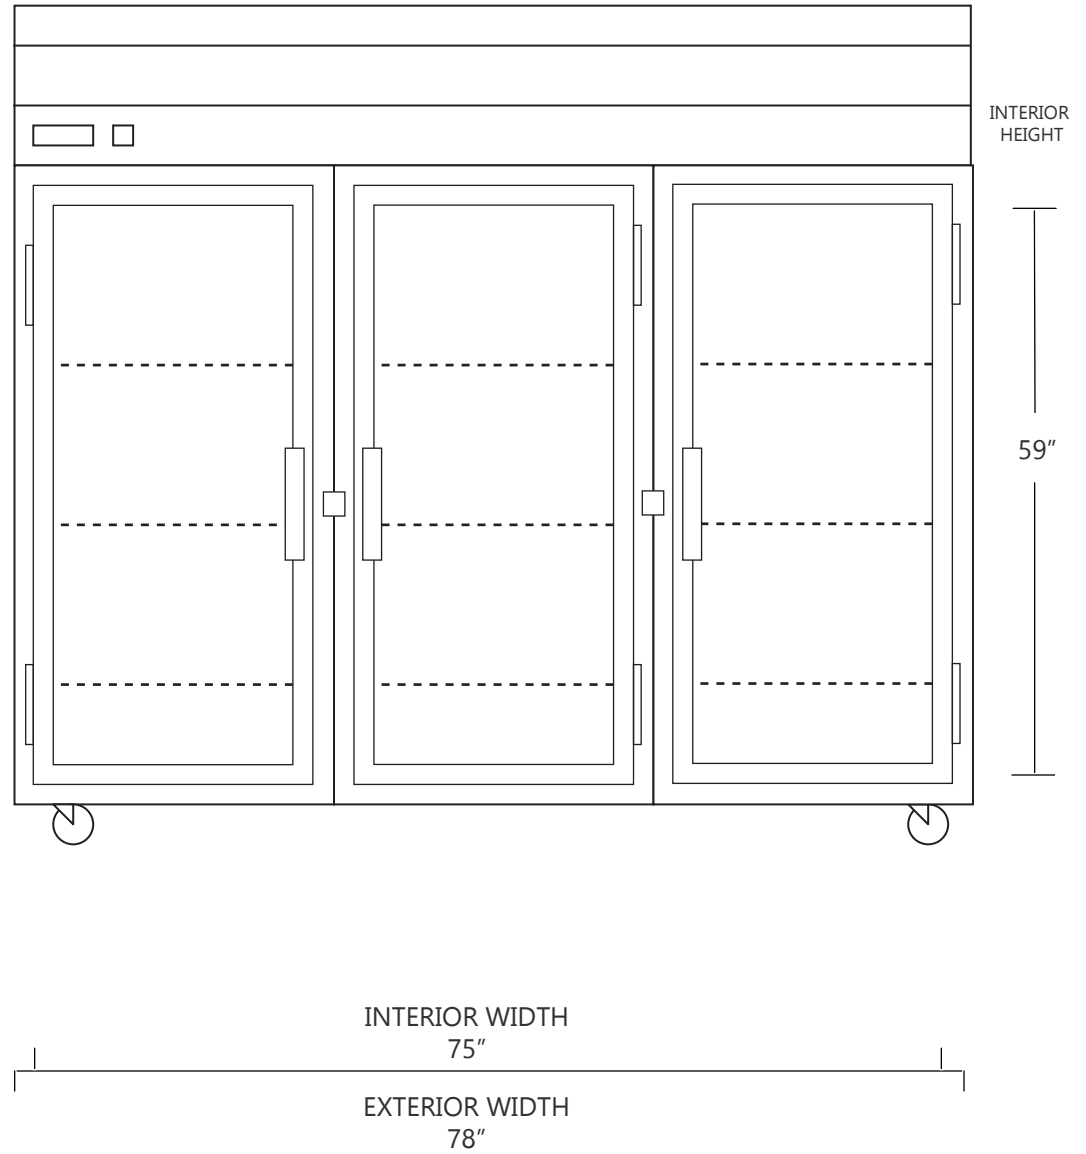

MODEL DH4-80PT

80 CUBIC FOOT LAB & PHARMACY REFRIGERATOR

	WIDTH	DEPTH	HEIGHT	WIDTH	DEPTH	HEIGHT
INTERIOR DIMENSIONS	75 IN	30 IN	59 IN	190 CM	76 CM	149 CM
EXTERIOR DIMENSIONS	78 IN	37.5 IN	81.5 IN	198 CM	95 CM	207 CM
CRATED DIMENSIONS	85 IN	41 IN	86 IN	215 CM	104 CM	218 CM

NOTE THAT SHELVES ARE SHOWN IN DEFAULT CONFIGURATION, AND CAN BE ADJUSTED IN 1" INCREMENTS

SIDE VIEW

FRONT VIEW

SO-LOW

WWW.SO-LOW.COM

NET WEIGHT : 800 LBS.
SHIPPING WEIGHT: 850 LBS.

SHIPPING OPTIONS

- DOCK-TO-DOCK DELIVERY (REQUIRES FORKLIFT OR PALLET JACK)
- DOCK-TO-DOCK DELIVERY WITH LIFTGATE (REQUIRES FORKLIFT OR PALLET JACK)
- INSIDE DELIVERY (WHITE GLOVE DELIVERY)