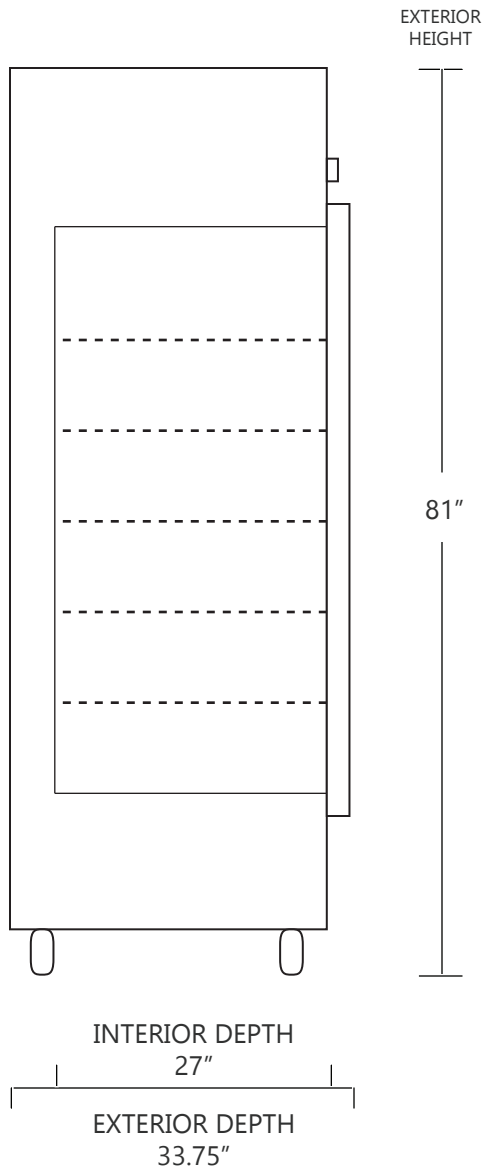

MODEL DH4-72SD-SS

72 CUBIC FOOT LAB & PHARMACY REFRIGERATOR

	WIDTH	DEPTH	HEIGHT	WIDTH	DEPTH	HEIGHT
INTERIOR DIMENSIONS	72 IN	27 IN	55 IN	183 CM	69 CM	140 CM
EXTERIOR DIMENSIONS	75 IN	33.75 IN	81 IN	190 CM	85 CM	206 CM
CRATED DIMENSIONS	85 IN	41 IN	86 IN	215 CM	104 CM	218 CM

NOTE THAT SHELVES ARE SHOWN IN DEFAULT CONFIGURATION, AND CAN BE ADJUSTED IN 1" INCREMENTS

SIDE VIEW

FRONT VIEW

SO-LOW

WWW.SO-LOW.COM

NET WEIGHT : 800 LBS.
SHIPPING WEIGHT: 850 LBS.

SHIPPING OPTIONS

DOCK-TO-DOCK DELIVERY (REQUIRES FORKLIFT OR PALLET JACK)
DOCK-TO-DOCK DELIVERY WITH LIFTGATE (REQUIRES FORKLIFT OR PALLET JACK)
INSIDE DELIVERY (WHITE GLOVE DELIVERY)