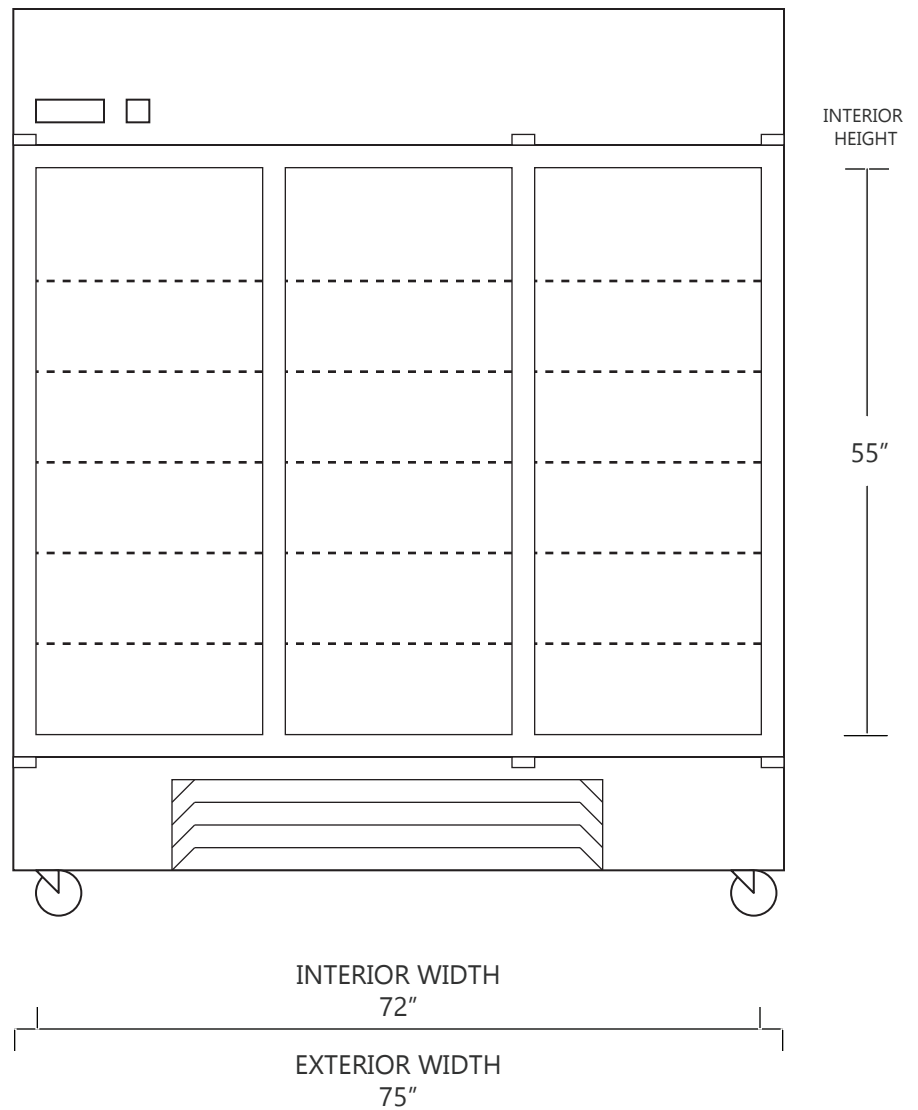

MODEL DH4-72SD-SS

72 CUBIC FOOT LAB & PHARMACY REFRIGERATOR

	WIDTH	DEPTH	HEIGHT	WIDTH	DEPTH	HEIGHT
INTERIOR DIMENSIONS	72 IN	27 IN	55 IN	183 CM	69 CM	140 CM
EXTERIOR DIMENSIONS	75 IN	33.75 IN	81 IN	190 CM	85 CM	206 CM
CRATED DIMENSIONS	85 IN	41 IN	86 IN	215 CM	104 CM	218 CM

NOTE THAT SHELVES ARE SHOWN IN DEFAULT CONFIGURATION, AND CAN BE ADJUSTED IN 1" INCREMENTS

SIDE VIEW

FRONT VIEW

SO-LOW

WWW.SO-LOW.COM

NET WEIGHT : 800 LBS.
SHIPPING WEIGHT: 850 LBS.

SHIPPING OPTIONS

DOCK-TO-DOCK DELIVERY (REQUIRES FORKLIFT OR PALLET JACK)
DOCK-TO-DOCK DELIVERY WITH LIFTGATE (REQUIRES FORKLIFT OR PALLET JACK)
INSIDE DELIVERY (WHITE GLOVE DELIVERY)