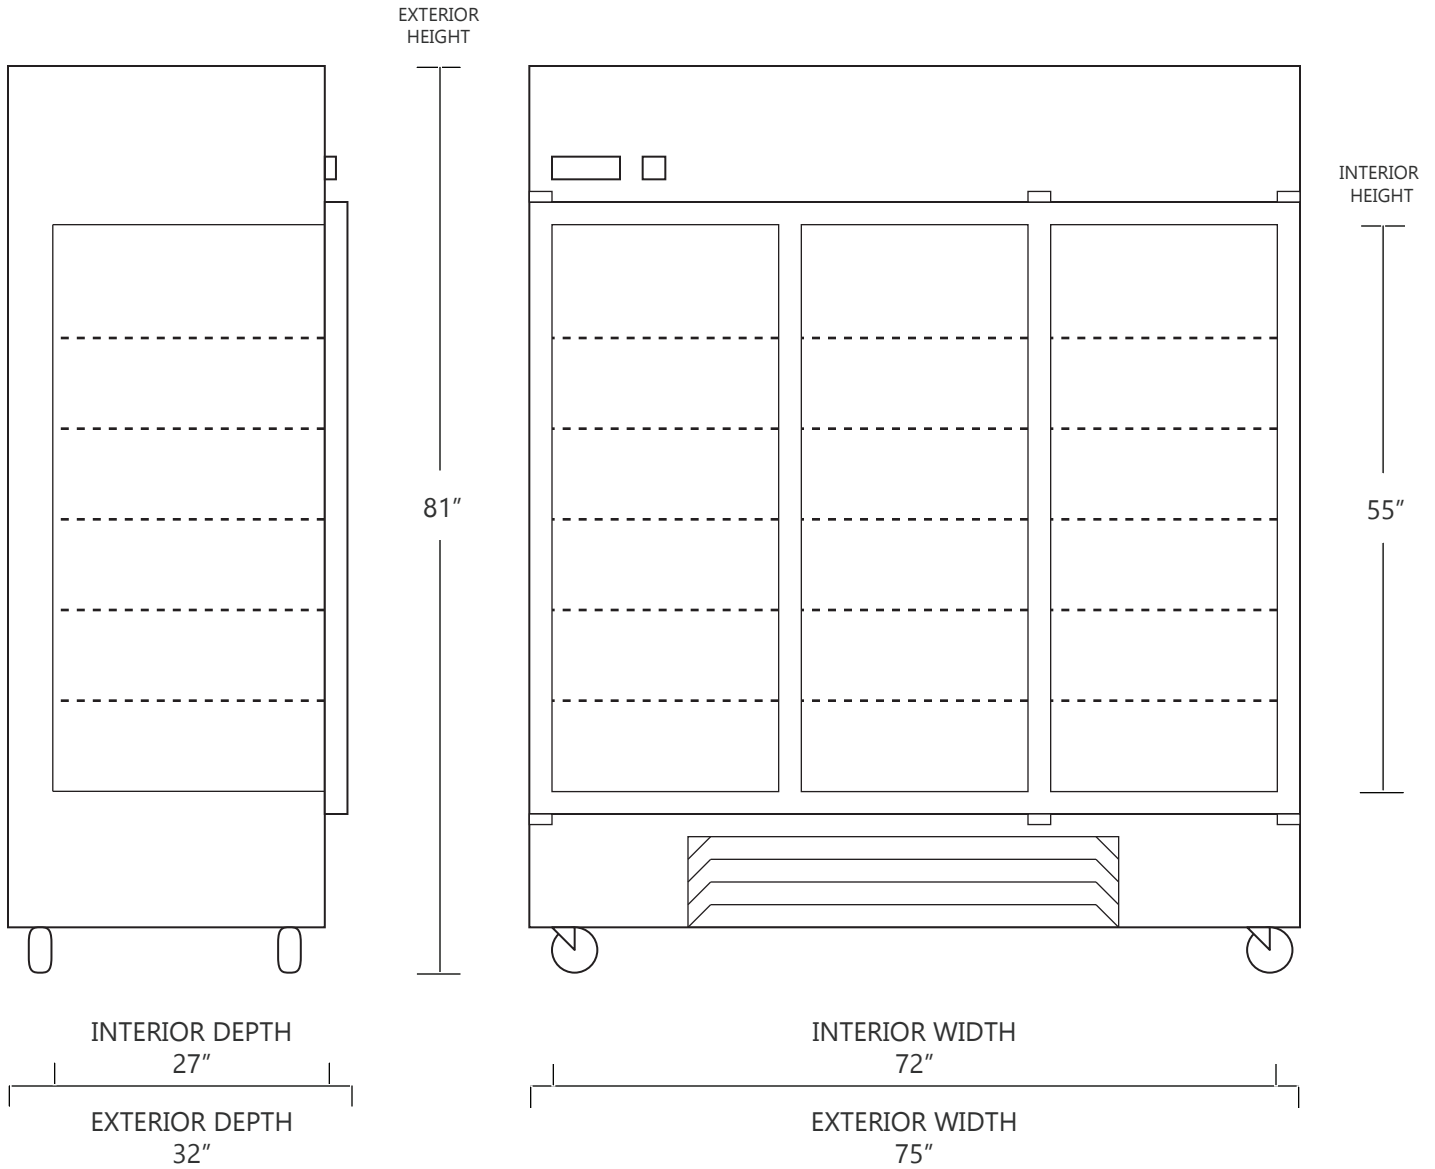

MODEL DH4-66SGD

66 CUBIC FOOT LAB & PHARMACY REFRIGERATOR

	WIDTH	DEPTH	HEIGHT	WIDTH	DEPTH	HEIGHT
INTERIOR DIMENSIONS	72 IN	27 IN	55 IN	182 CM	69 CM	140 CM
EXTERIOR DIMENSIONS	75 IN	32 IN	81 IN	190 CM	81 CM	206 CM
CRATED DIMENSIONS	85 IN	41 IN	86 IN	215 CM	104 CM	218 CM

NOTE THAT SHELVES ARE SHOWN IN DEFAULT CONFIGURATION, AND CAN BE ADJUSTED IN 1" INCREMENTS

SIDE VIEW

FRONT VIEW

SO-LOW

WWW.SO-LOW.COM

NET WEIGHT : 800 LBS.
SHIPPING WEIGHT: 850 LBS.

SHIPPING OPTIONS

DOCK-TO-DOCK DELIVERY (REQUIRES FORKLIFT OR PALLET JACK)
 DOCK-TO-DOCK DELIVERY WITH LIFTGATE (REQUIRES FORKLIFT OR PALLET JACK)
 INSIDE DELIVERY (WHITE GLOVE DELIVERY)