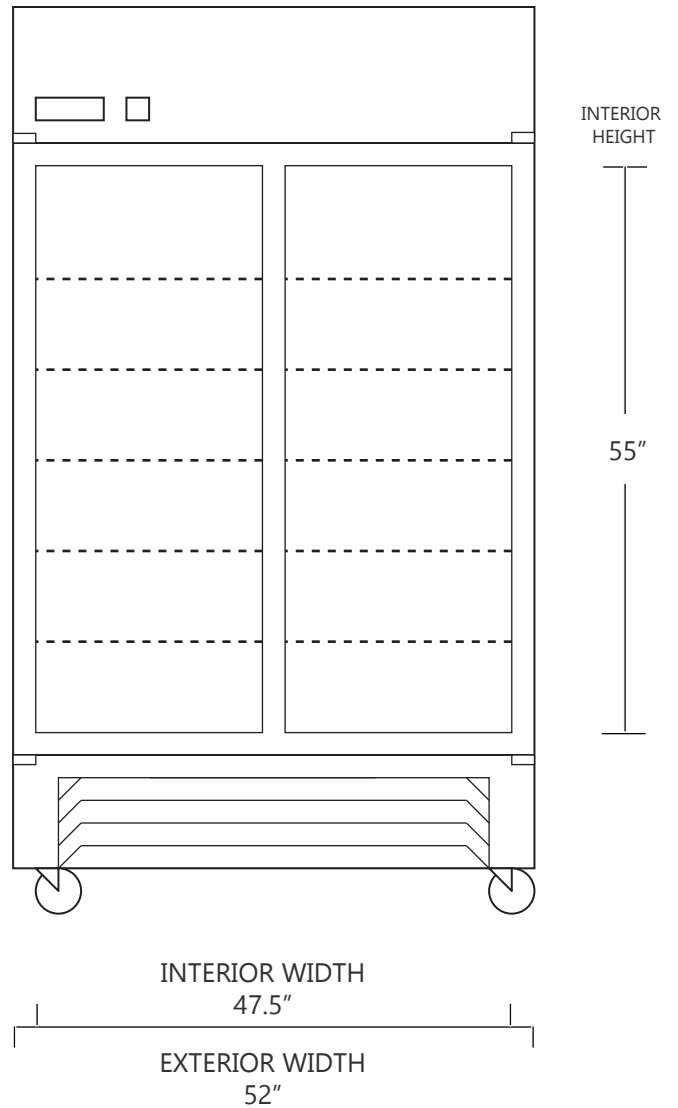

MODEL DH4-49SD

49 CUBIC FOOT LAB & PHARMACY REFRIGERATOR

	WIDTH	DEPTH	HEIGHT	WIDTH	DEPTH	HEIGHT
INTERIOR DIMENSIONS	47.5 IN	28.5 IN	55 IN	120 CM	72 CM	140 CM
EXTERIOR DIMENSIONS	52 IN	32 IN	81 IN	132 CM	81 CM	206 CM
CRATED DIMENSIONS	56 IN	43 IN	86 IN	142 CM	109 CM	218 CM

NOTE THAT SHELVES ARE SHOWN IN DEFAULT CONFIGURATION, AND CAN BE ADJUSTED IN 1" INCREMENTS

SIDE VIEW

FRONT VIEW

SO-LOW

WWW.SO-LOW.COM

NET WEIGHT : 575 LBS.

SHIPPING WEIGHT: 610 LBS.

SHIPPING OPTIONS