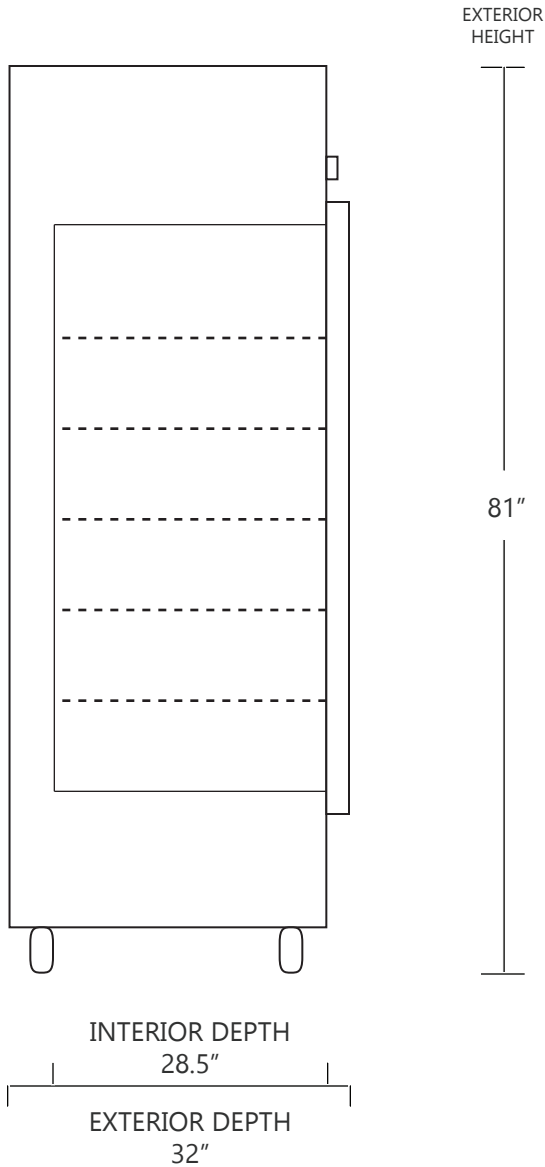

MODEL DH4-49SD

49 CUBIC FOOT LAB & PHARMACY REFRIGERATOR

	WIDTH	DEPTH	HEIGHT	WIDTH	DEPTH	HEIGHT
INTERIOR DIMENSIONS	47.5 IN	28.5 IN	55 IN	120 CM	72 CM	140 CM
EXTERIOR DIMENSIONS	52 IN	32 IN	81 IN	132 CM	81 CM	206 CM
CRATED DIMENSIONS	56 IN	43 IN	86 IN	142 CM	109 CM	218 CM

NOTE THAT SHELVES ARE SHOWN IN DEFAULT CONFIGURATION, AND CAN BE ADJUSTED IN 1" INCREMENTS

SIDE VIEW

FRONT VIEW

SO-LOW

WWW.SO-LOW.COM

NET WEIGHT : 575 LBS.

SHIPPING WEIGHT: 610 LBS.

SHIPPING OPTIONS