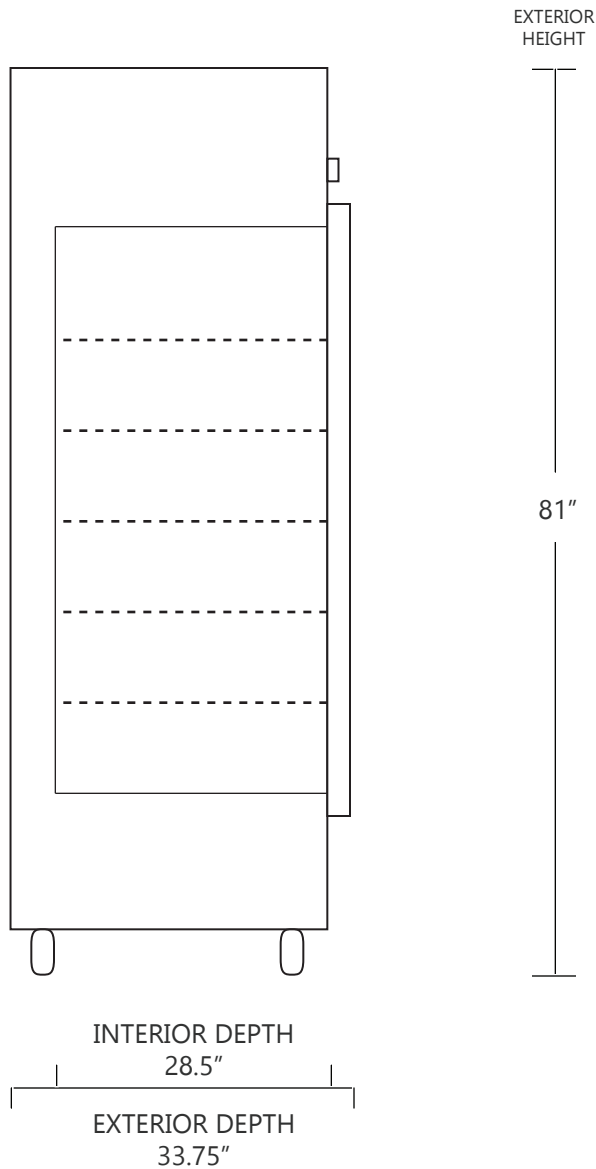

MODEL DH4-23SD-SS

23 CUBIC FOOT LAB & PHARMACY REFRIGERATOR

	WIDTH	DEPTH	HEIGHT	WIDTH	DEPTH	HEIGHT
INTERIOR DIMENSIONS	24 IN	28.5 IN	55 IN	61 CM	72 CM	140 CM
EXTERIOR DIMENSIONS	27.25 IN	33.75 IN	81 IN	69 CM	85 CM	206 CM
CRATED DIMENSIONS	46 IN	43 IN	86 IN	116 CM	109 CM	218 CM

NOTE THAT SHELVES ARE SHOWN IN DEFAULT CONFIGURATION, AND CAN BE ADJUSTED IN 1" INCREMENTS

SIDE VIEW

FRONT VIEW

SO-LOW

WWW.SO-LOW.COM

NET WEIGHT : 375 LBS.
SHIPPING WEIGHT: 440 LBS.

SHIPPING OPTIONS

DOCK-TO-DOCK DELIVERY (REQUIRES FORKLIFT OR PALLET JACK)
DOCK-TO-DOCK DELIVERY WITH LIFTGATE (REQUIRES FORKLIFT OR PALLET JACK)
INSIDE DELIVERY (WHITE GLOVE DELIVERY)