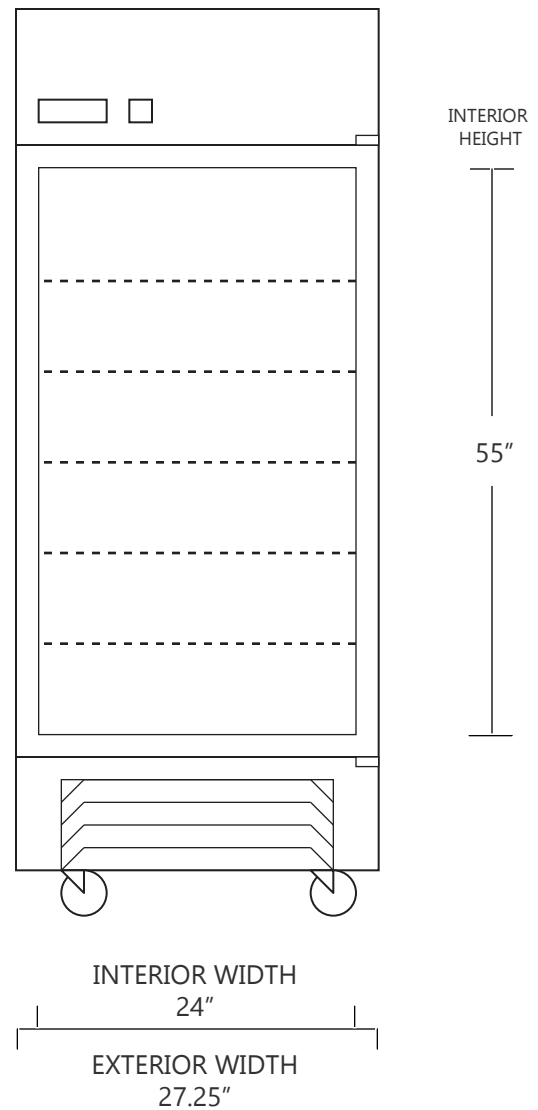

MODEL DH4-23SD-SS

23 CUBIC FOOT LAB & PHARMACY REFRIGERATOR

	WIDTH	DEPTH	HEIGHT	WIDTH	DEPTH	HEIGHT
INTERIOR DIMENSIONS	24 IN	28.5 IN	55 IN	61 CM	72 CM	140 CM
EXTERIOR DIMENSIONS	27.25 IN	33.75 IN	81 IN	69 CM	85 CM	206 CM
CRATED DIMENSIONS	46 IN	43 IN	86 IN	116 CM	109 CM	218 CM

NOTE THAT SHELVES ARE SHOWN IN DEFAULT CONFIGURATION, AND CAN BE ADJUSTED IN 1" INCREMENTS

SIDE VIEW

FRONT VIEW

SO-LOW

WWW.SO-LOW.COM

NET WEIGHT : 375 LBS.
SHIPPING WEIGHT: 440 LBS.

SHIPPING OPTIONS

DOCK-TO-DOCK DELIVERY (REQUIRES FORKLIFT OR PALLET JACK)
DOCK-TO-DOCK DELIVERY WITH LIFTGATE (REQUIRES FORKLIFT OR PALLET JACK)
INSIDE DELIVERY (WHITE GLOVE DELIVERY)