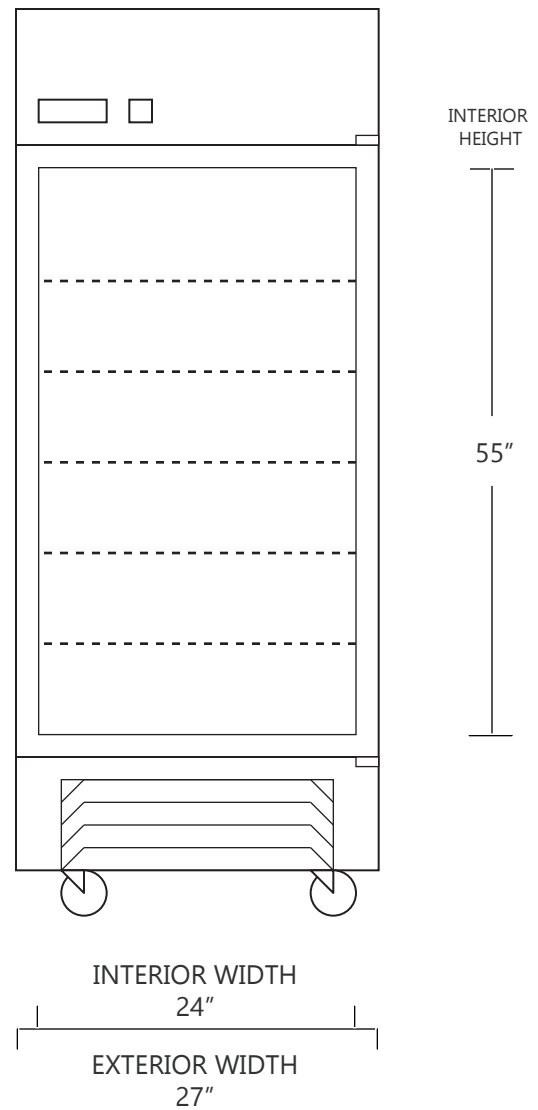

MODEL DH4-23GD

23 CUBIC FOOT LAB & PHARMACY REFRIGERATOR

	WIDTH	DEPTH	HEIGHT	WIDTH	DEPTH	HEIGHT
INTERIOR DIMENSIONS	24 IN	28.5 IN	55 IN	61 CM	72 CM	140 CM
EXTERIOR DIMENSIONS	27 IN	32 IN	81 IN	68 CM	81 CM	206 CM
CRATED DIMENSIONS	46 IN	43 IN	86 IN	116 CM	109 CM	218 CM

NOTE THAT SHELVES ARE SHOWN IN DEFAULT CONFIGURATION, AND CAN BE ADJUSTED IN 1" INCREMENTS

SIDE VIEW

FRONT VIEW

SO-LOW

WWW.SO-LOW.COM

NET WEIGHT : 375 LBS.
SHIPPING WEIGHT: 440 LBS.

SHIPPING OPTIONS

DOCK-TO-DOCK DELIVERY (REQUIRES FORKLIFT OR PALLET JACK)
DOCK-TO-DOCK DELIVERY WITH LIFTGATE (REQUIRES FORKLIFT OR PALLET JACK)
INSIDE DELIVERY (WHITE GLOVE DELIVERY)