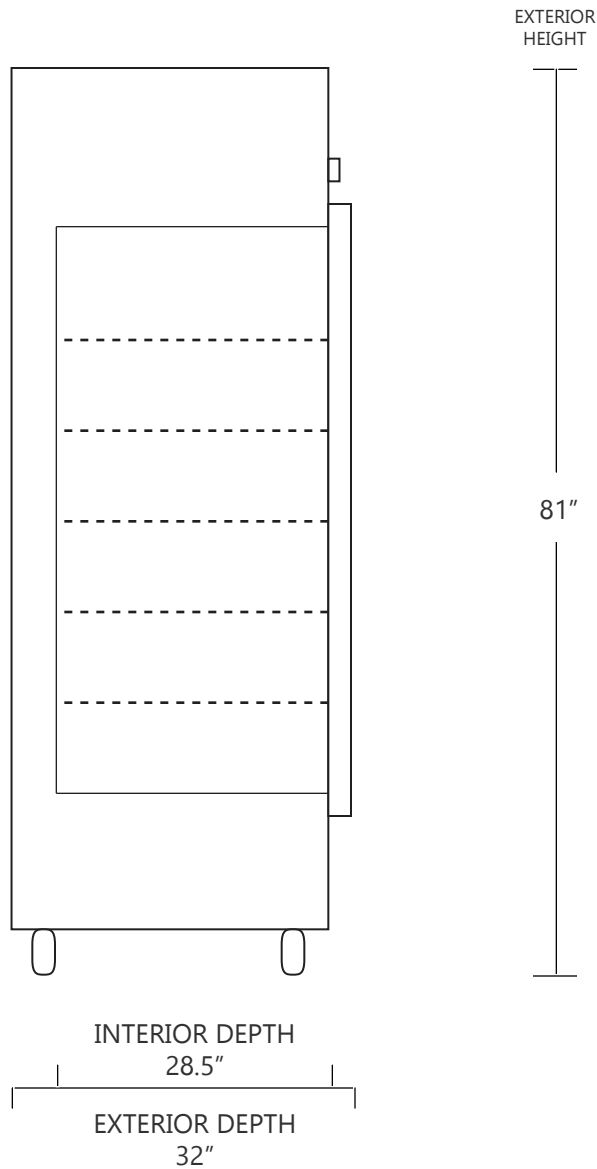

MODEL DH4-23GD

23 CUBIC FOOT LAB & PHARMACY REFRIGERATOR

	WIDTH	DEPTH	HEIGHT	WIDTH	DEPTH	HEIGHT
INTERIOR DIMENSIONS	24 IN	28.5 IN	55 IN	61 CM	72 CM	140 CM
EXTERIOR DIMENSIONS	27 IN	32 IN	81 IN	68 CM	81 CM	206 CM
CRATED DIMENSIONS	46 IN	43 IN	86 IN	116 CM	109 CM	218 CM

NOTE THAT SHELVES ARE SHOWN IN DEFAULT CONFIGURATION, AND CAN BE ADJUSTED IN 1" INCREMENTS

SIDE VIEW

FRONT VIEW

SO-LOW

WWW.SO-LOW.COM

NET WEIGHT : 375 LBS.
SHIPPING WEIGHT: 440 LBS.

SHIPPING OPTIONS

DOCK-TO-DOCK DELIVERY (REQUIRES FORKLIFT OR PALLET JACK)
DOCK-TO-DOCK DELIVERY WITH LIFTGATE (REQUIRES FORKLIFT OR PALLET JACK)
INSIDE DELIVERY (WHITE GLOVE DELIVERY)